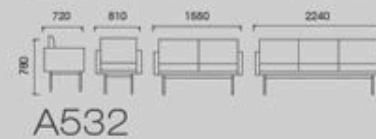

 PALACE FURNITURE
 殿堂
 华 | 权 | 办 | 公

双扶手单、双、三位沙发

A593

A593

PALACE FURNITURE
殿堂
华 | 校 | 办 | 公

OFFICE
SOFA
OFFICE
CHAIR
PALACE

It is surprised to have subtractive design And the technology is while being appropriated. From the details, you can find out the quality and graceful taste of products.