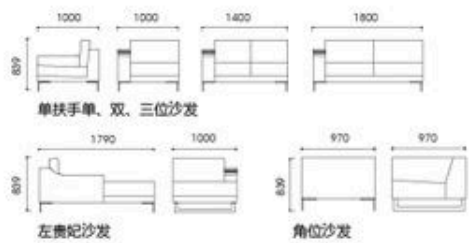

 PALACE FURNITURE
 殿堂
 华 | 权 | 办 | 公

双扶手单、双、三位沙发

A593

A593

PALACE FURNITURE
殿堂
华 | 校 | 办 | 公

OFFICE
SOFA
OFFICE
CHAIR
PALACE

It is surprised to have subtractive design And the technology is while being appropriated. From the details, you can find out the quality and graceful taste of products.