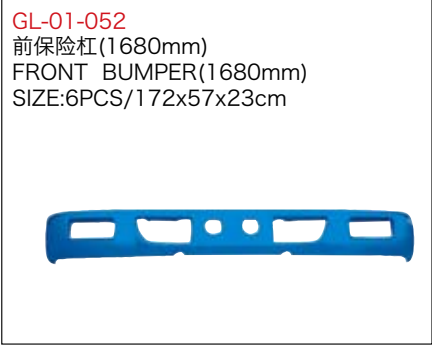

FOR ISUZU NEW 100P

适用于五十铃新100P(国四)系列

ISUZU TRUCK

FOR ISUZU 100P/NKR

适用于五十铃100P/NKR系列

ISUZU TRUCK

GL-01-001
前大灯
HEAD LAMP
DEPO:213-1114- RD/LD-E
OEM:RD 8-97855003-2 L 8-97855004-2

GL-01-002
前大灯
HEAD LAMP (100P)
DEPO:213-1119-RD/LD
OEM:RH = 897855088 LH = 897855089