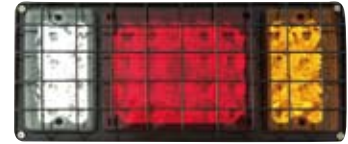

FOR OTHERS LED LAMP

适用于其它LED后灯系列

GL-028-002
LED TAIL LAMP

GL-028-003
LED TAIL LAMP

GL-028-005
LED TAIL LAMP

GL-028-006
LED TAIL LAMP

GL-028-009
LED TAIL LAMP

GL-019-016-LED
TAIL LAMP

500mm

196mm

210mm

205mm

OTHERS LED TAIL LAMP