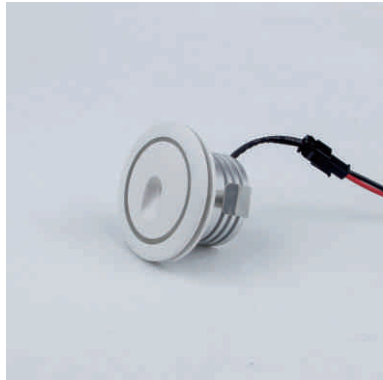

LED STEP LIGHT

MODEL DJ3032R
Power: 1W high power
Lumen: 100lm/w
Input Voltage: 85-265V
PF: 0.5
Material: Aluminum
Lamp size: 65x65xH40mm
Cut size: ø40xH40mm
Light source: Epistar
CRI: 70