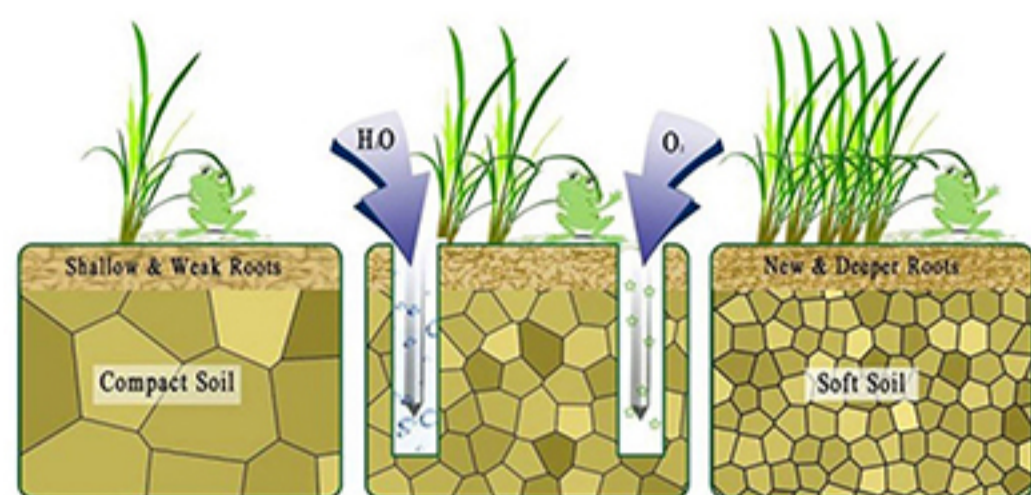

PRODUCT FEATURES

Before Aeration → After Aeration

Nails Length
2 Inch

Keep Your Lawn Green and Healthy

Spiked aerator sandals puncture your lawn, allowing the important water, air and nutrients to get down deep to your grass's roots. Grow a brighter, healthier lawn.