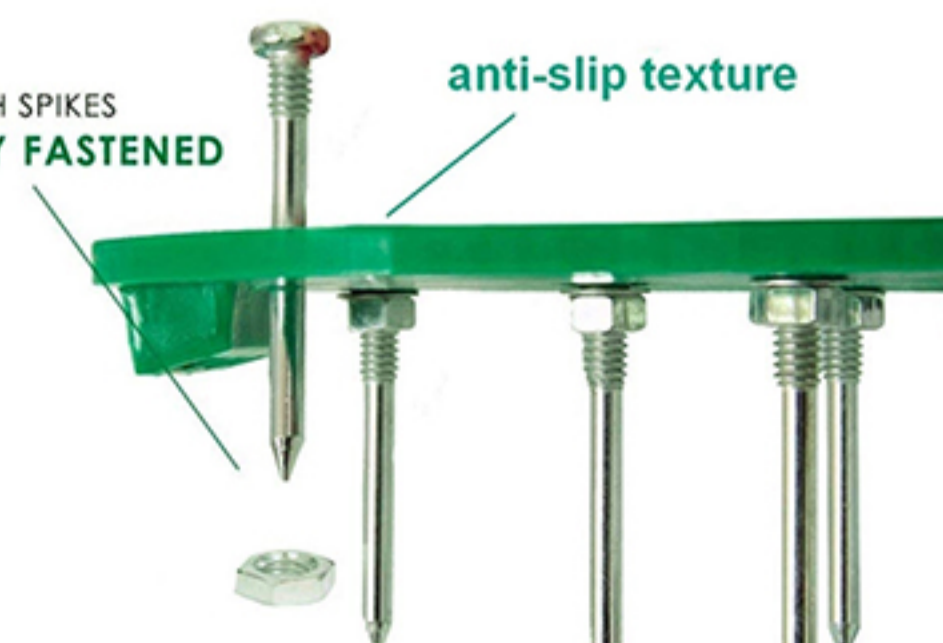

Easy to Assemble and Disassemble

4 sturdy aluminum metal buck is easy to put on and won't break, can stay tightly when work

Anti-corrosion

Fit Most Size Shoes

1 - Secure woven strap 2 - Heavy Duty Buckle

Durable and Effective

4 straps are easy to attach and they don't come loose, secure the lawn aerator shoe in place better

Specifications

Material	Plastic	Weight	0.98kg
Size	Shoe Size 30X13cm	Package Contents	1 × Lawn Aerator Shoes 26 × spikes
	Spike Length 44cm (38cm after Assembling)		1 × Wrench 1 × User Manual

Heavy Duty

The 2.2 inch spikes are super strong, 1.26 inch increased lies in the connection of shoelaces and soles for more stronger and not easy to break

2 INCH SPIKES STRONGLY FASTENED anti-slip texture