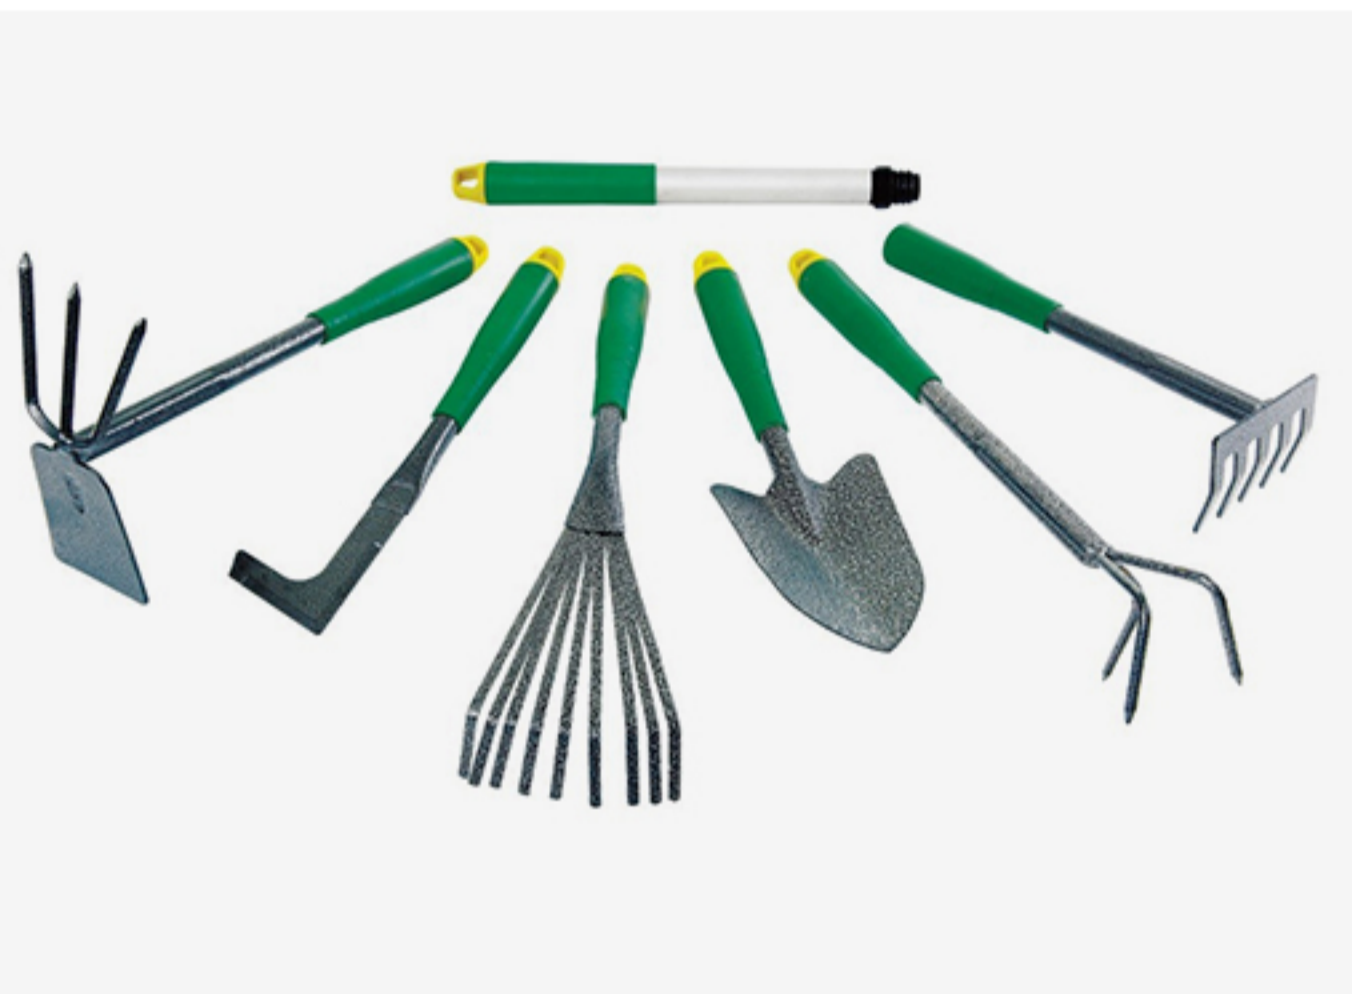

These 15 small gardening tools contain the tools you need for most repair work around your garden, offering you the enjoyment of gardening

compact and lightweight, easy to carry. It is a perfect gift for gardening enthusiasts

Ideal tools for succulent plants, bonsai plants and small plants

Garden Tools Kit

Stainless Garden Tools Set

9PCS Garden Bonsai tools

6PCS Hand Garden Tool Set

Garden tool set with wooden handle

5 Pieces Garden Weeding Tools Set

3Pcs Mini Gardening Tools

Black Plastic Handle Steel Garden Tools

Garden Tools Kit

6 In 1 Multifunction Hand Garden Tool Set

Garden Tools Kit

7 pcs aluminum alloy garden tools set

6pcs folding garden tools set