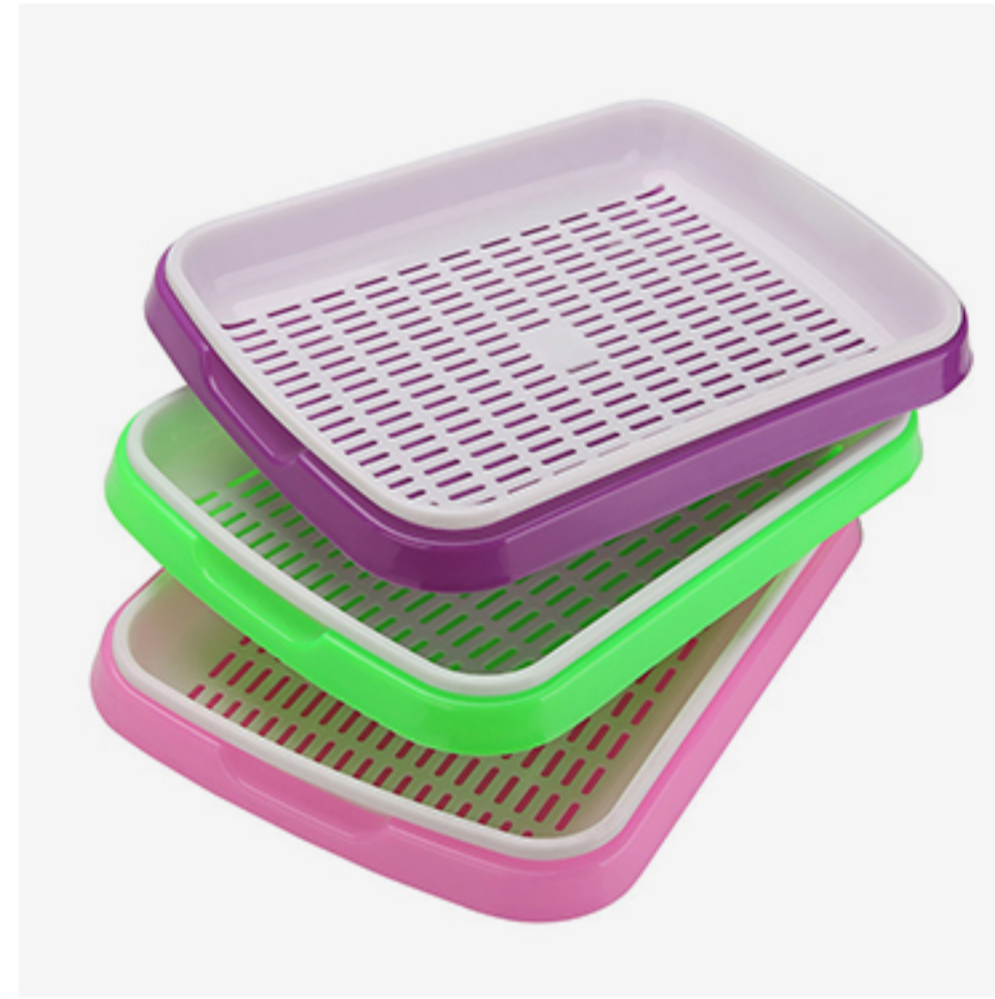

Children garden tools set with bag

Garden Storage Apron

Multi-Pockets Garden Tool Set hanging pouch

Garden Tools

Small Hanging Pot Ceramic Plant Planter

Plastic hydroponic seedling tray

Eco-friendly Tin Can Planters

Seed Germination Station

2L Hand Pump Pressure Sprayer

Biodegradable 8 Cell plastic
seed germination plant tray

Iron Hanging Basket Flowerpot Micro Landscape

Garden Tools

Garden tools portable folding shovel With stainless steel