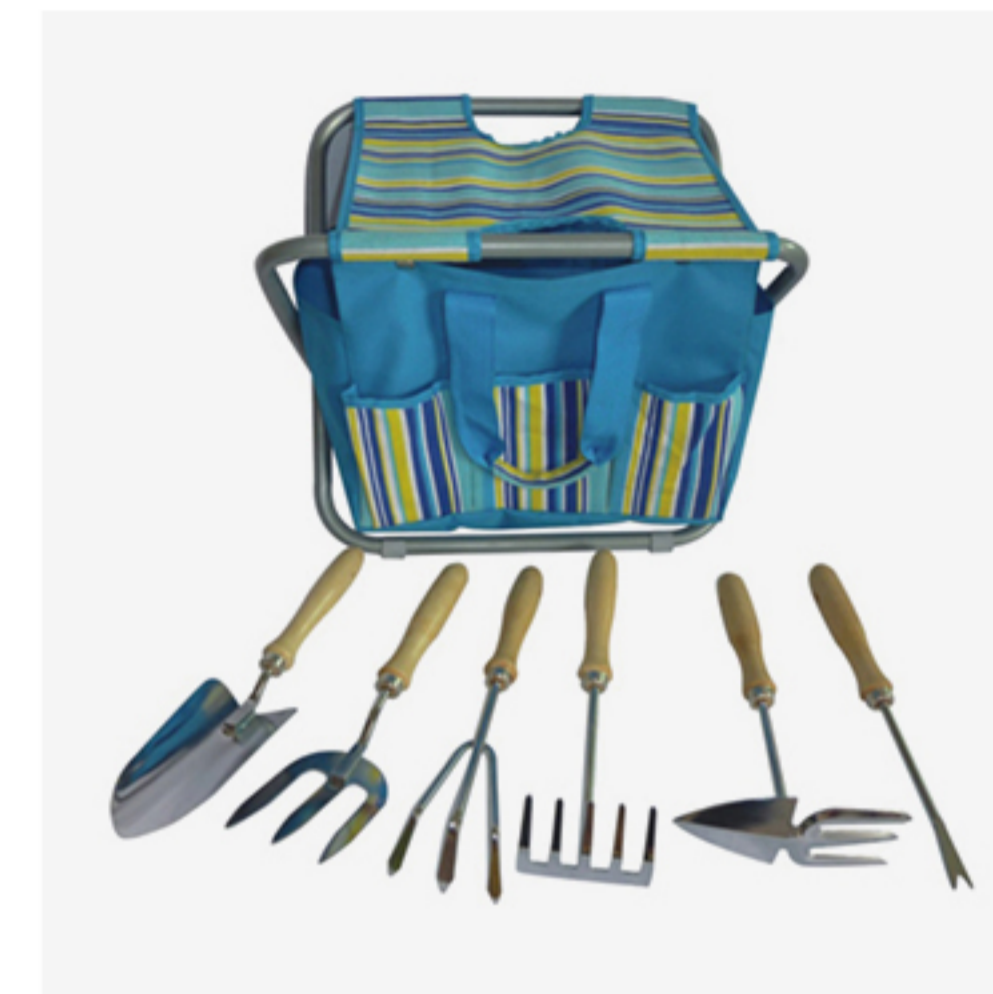

3Pcs Mini Gardening Tools

Black Plastic Handle Steel Garden Tools

Garden Tools Kit

6 In 1 Multifunction Hand Garden Tool Set

Garden Tools Kit

7 pcs aluminum alloy garden tools set

6pcs folding garden tools set