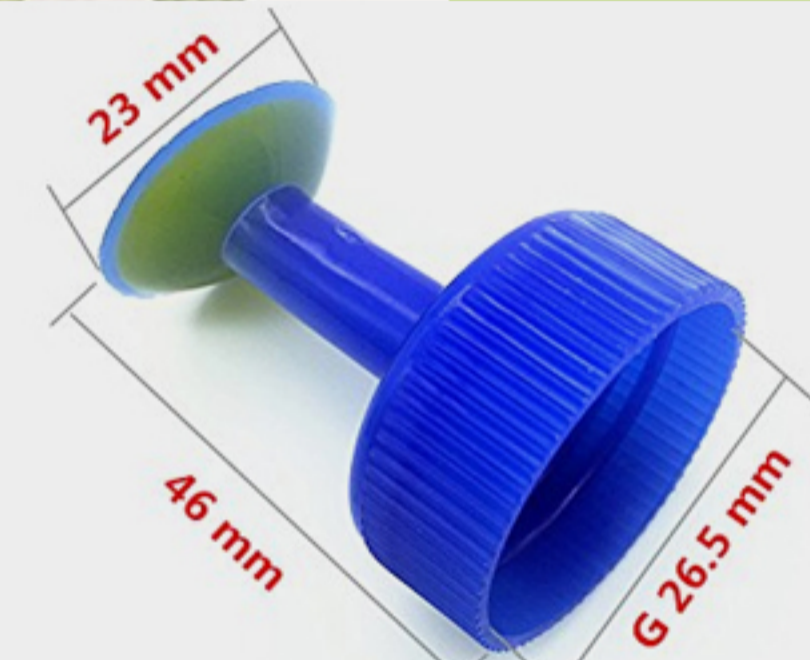

Color	Red, Green, Blue	Size	Inner diameter (containing Screw thread): 26.5 mm
Material	PVC Plastic	Package	8 x Bottle Cop Sprinkler
Feature	Fits most plastic water or soda bottles	Kindly Notice	Please measure the bottle inner diameter before use.

PRODUCT FEATURES

Economical watering system

Fits most plastic water or soda bottles. Please measure the bottle inner diameter before use.

Easy to Use

Size:
26.5mm*46mm*23mm

Indoor & Outdoor Use

You can combine water and plant food in a bottle then use the water spike to deliver the ultimate nourishing fluid.