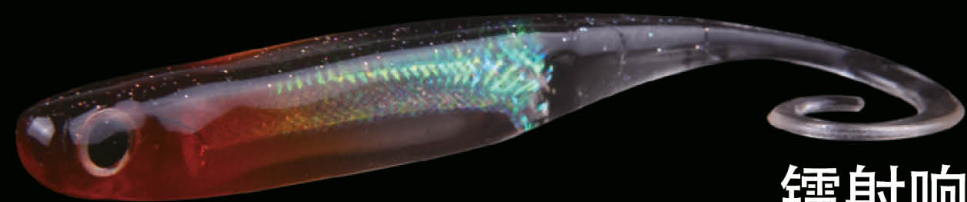

NWL011
镭射血魔

NWL013
镭射绿

NWL012
镭射蓝

NWL004
镭射紫

镭射响尾蛇 W8025

ITEM	LENGTH	WEIGHT
镭射响尾蛇 W8025	7.5cm	2.5g
镭射响尾蛇 W8025	11.5cm	5.4g

1. 3D鱼形设计，柔软富有韧性，让掠食鱼种为之疯狂。
2. 鱼体内织网状彩虹纸，反光效果好，诱鱼迅速。

1. 3D soft body is flexible, making predatory fish crazy.
2. Inner body uses reticular rainbow paper which reflects light well, attracting fish promptly.