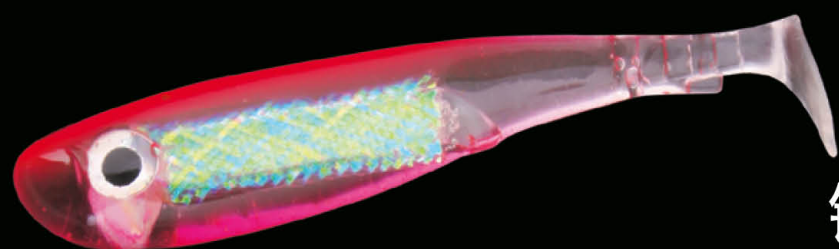

NP101 NP102 NP104 NP105 NP106(double side) NP107

镭射线尾鱼 3001L

ITEM	LENGTH	WEIGHT
镭射线尾鱼 3001L	7.5cm	1.3g
镭射线尾鱼 3001L	10cm	3.0g

1. 3D鱼形设计，柔软富有韧性，让掠食鱼种为之疯狂。
2. 鱼体内彩虹纸设计结构，反光效果好，诱鱼迅速。

1. A holographic strip through its middle that bounces light and mimics the quick flashes of fleeing baitfish.
2. Inner body uses rainbow paper which reflects light well, attracting fish promptly.

NWL011
镭射血魔

NWL013
镭射绿

NWL012
镭射蓝

NWL004
镭射紫

镭射响尾蛇 W8025

ITEM	LENGTH	WEIGHT
镭射响尾蛇 W8025	7.5cm	2.5g
镭射响尾蛇 W8025	11.5cm	5.4g

1. 3D鱼形设计，柔软富有韧性，让掠食鱼种为之疯狂。
2. 鱼体内织网状彩虹纸，反光效果好，诱鱼迅速。

1. 3D soft body is flexible, making predatory fish crazy.
2. Inner body uses reticular rainbow paper which reflects light well, attracting fish promptly.

NWL011
镭射血魔

NWL013
镭射绿

NWL012
镭射蓝

NWL004
镭射紫

镭射蛙掌 W8026

ITEM	LENGTH	WEIGHT
镭射蛙掌 W8026	6cm	2.5g
镭射蛙掌 W8026	9cm	8g
镭射蛙掌 W8026	13cm	20g

1. 3D鱼形设计，柔软富有韧性，让掠食鱼种为之疯狂。
2. 鱼体内织网状彩虹纸，反光效果好，诱鱼迅速。

1. 3D soft body is flexible, making predatory fish crazy.
2. Inner body uses reticular rainbow paper which reflects light well, attracting fish promptly.