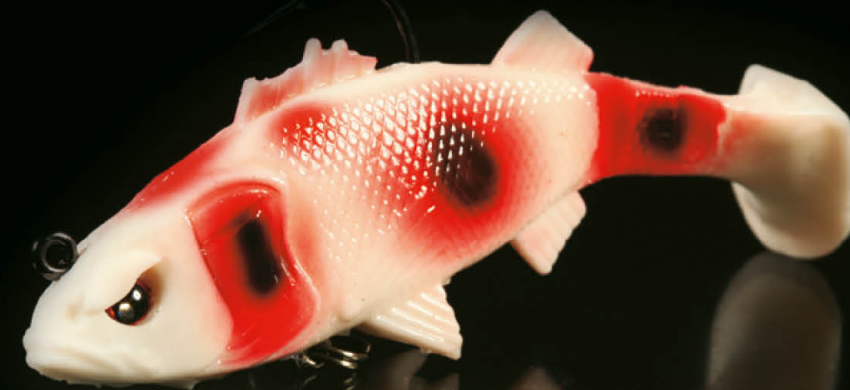

NW101 夜光 NW203 珍珠白 NW204 银白双魔 NW205 绿黄双魔 NW206 橄榄双魔 NW207 橘黄双魔 NW208 茶银双魔 NW209 咖啡双魔 NW210 红粉双魔 NW211 魔术绿

传魂 5561N

1. 逼真的外观搭配T型鱼尾设计，使泳姿更加风骚。
2. 背部倒钩搭配腹部三锚钩提高中鱼率。

1. Barb hook on the back, equipped with treble hook, catching more fish.
2. The Real Swimbait was fitted with a large paddle tail that makes a very attractive swimming action.

ITEM	LENGTH	WEIGHT
传魂 5561N	6.5cm	8g
传魂 5561N	9.5cm	22g