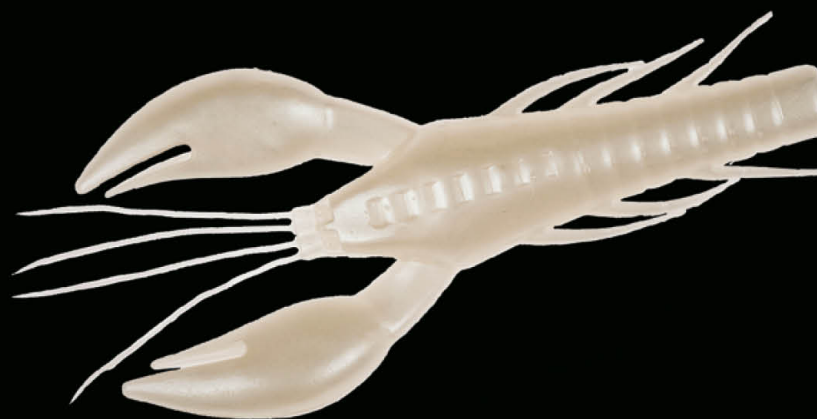

小龙虾 S5499

1. 采用高级材料精心打造，鱼身模拟小龙虾设计栩栩如生。
2. 鱼体内部添加高级诱鱼剂，味道浓郁而且持久，诱鱼迅速。

ITEM	LENGTH	WEIGHT
小龙虾 S5499	9.5cm	9g

1. Designed with an ultra-realistic crawfish profile.
2. Provide a strong flapping action on the retrieve and the drop.