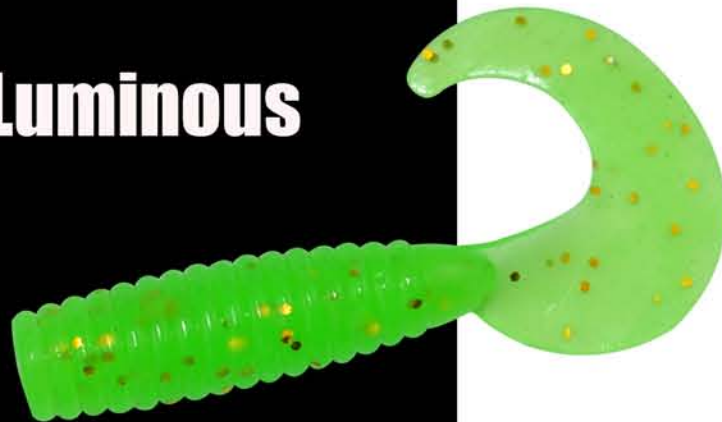

Business philosophy
High Quality Product! All-round Service! Innovative Spirit!

Model AR01
Length 85mm
Weight 2.5g

Model AR03
Length 45mm
Weight 1.2g

All Luminous

Model AR02
Length 45mm
Weight 1.2g

Model AR04
Length 75mm
Weight 3.3g

Model AR05
Length 110mm
Weight 11g

Model AR07
Length 90mm
Weight 1.6g

Model AR06
Length 100mm
Weight 3.2g

All Luminous

Model AR08
Length 50mm
Weight 1g

Model AR09

Length 50mm

Weight 1g