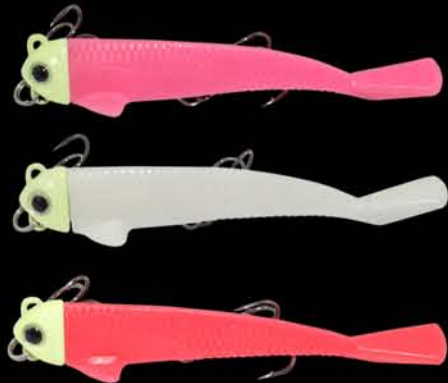

Model AR71
Length 38mm
Weight 0.7g

Model AR69
Length 40mm
Weight 0.6g

All Luminous

Model AR72
Length 38mm
Weight 0.85g

All Luminous

Model AR73
Length 40mm
Weight 0.6g

BKK HOOK
Soft Lead Fish

Model BQ01

Length 75mm

Weight 13g

3D Printing

spinner bait

Model LJ01

Length 25/40/50mm

Weight 3g/10g/18g

All Luminous
TPR Material