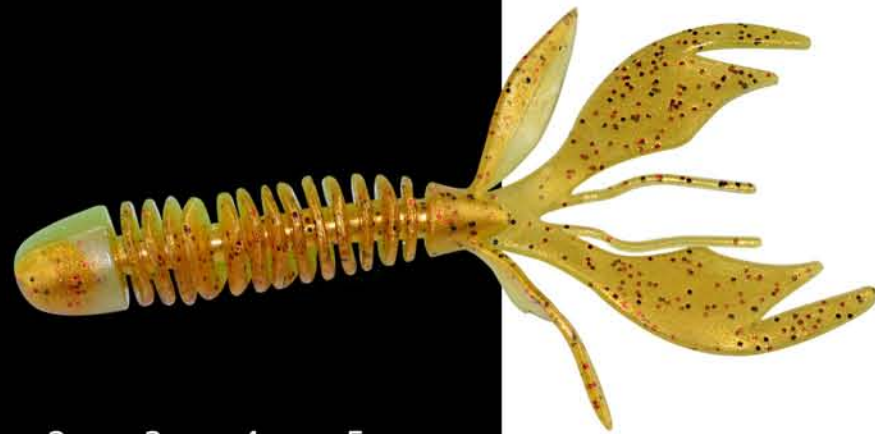

Model AR35
Length 70mm
Weight 2g

Model AR36

Length 140mm

Weight 17g

TPR Material

Model AR38

Length 85mm

Weight 5g