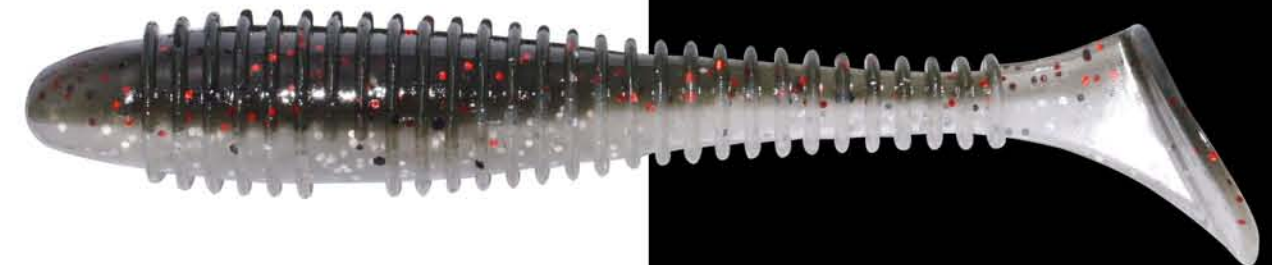

Model AR47

Length 70mm
Weight 2.9g