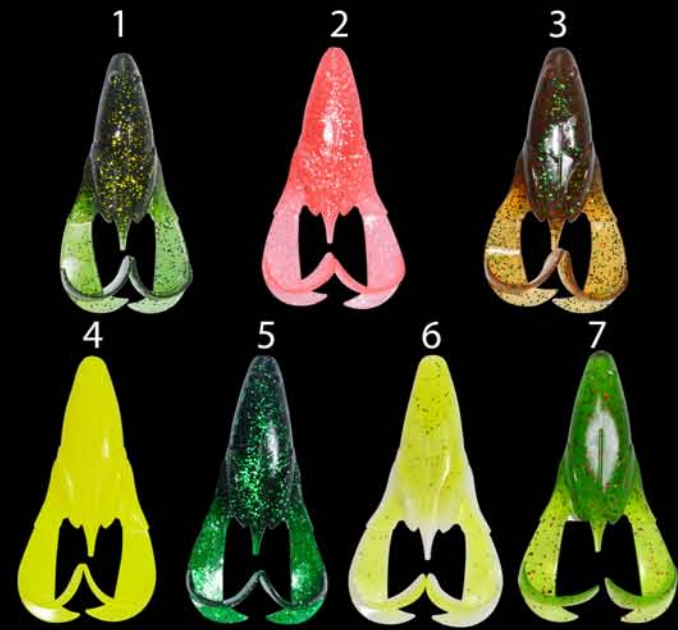

Model AR32
Length 90mm
Weight 15.5g