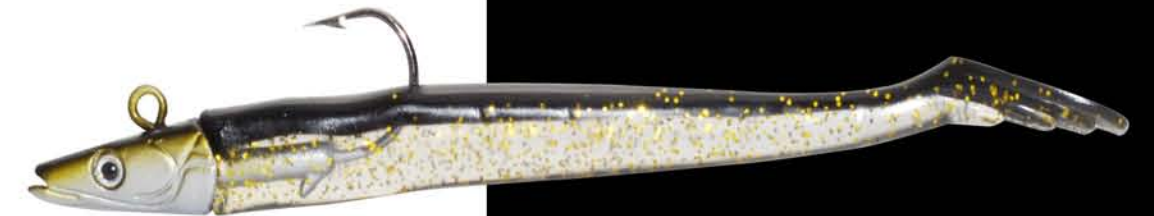

Model NL11
Length 50mm
Weight 0.96g

Model NL12
Length 90mm
Weight 6.7g

Model NL14
Length 50mm
Weight 0.8g

Model NL13
Length 50mm
Weight 2g

Model NL15
Length 120mm
Weight 16g