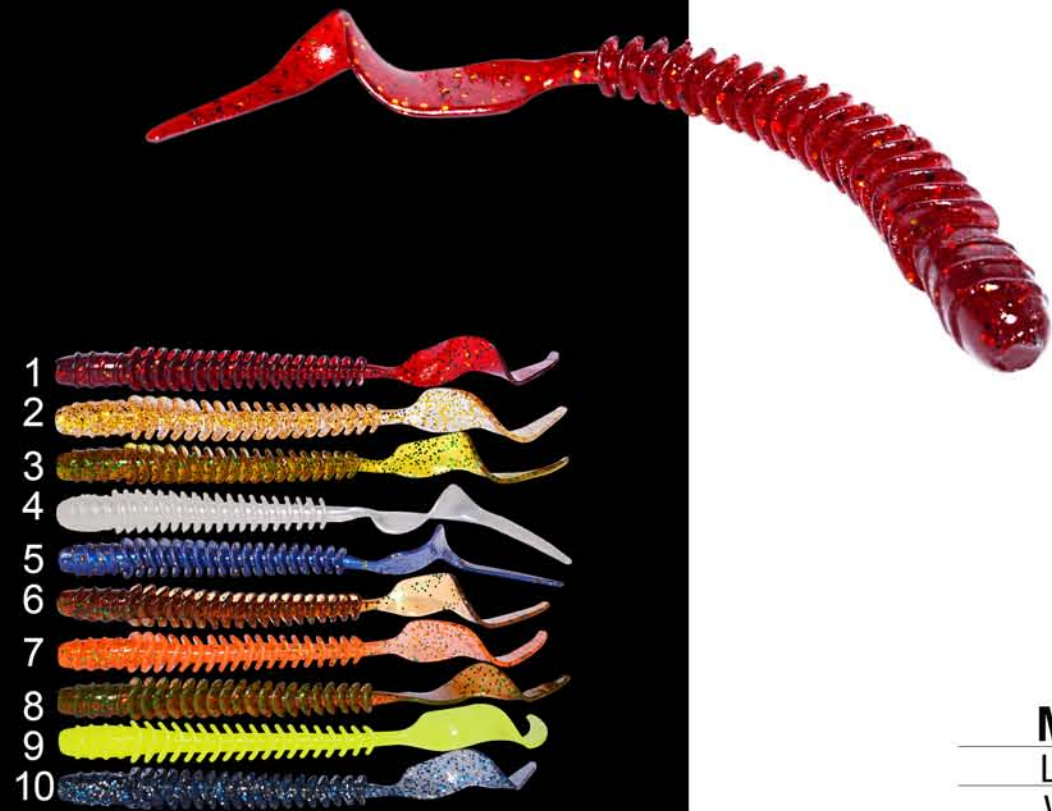

Business philosophy
High Quality Product! All-round Service! Innovative Spirit!

Model AR01
Length 85mm
Weight 2.5g

Model AR03
Length 45mm
Weight 1.2g

All Luminous

Model AR02
Length 45mm
Weight 1.2g

Model AR04
Length 75mm
Weight 3.3g

Model AR05
Length 110mm
Weight 11g

Model AR07
Length 90mm
Weight 1.6g

Model AR06
Length 100mm
Weight 3.2g

All Luminous

Model AR08
Length 50mm
Weight 1g

Model AR09

Length 50mm

Weight 1g