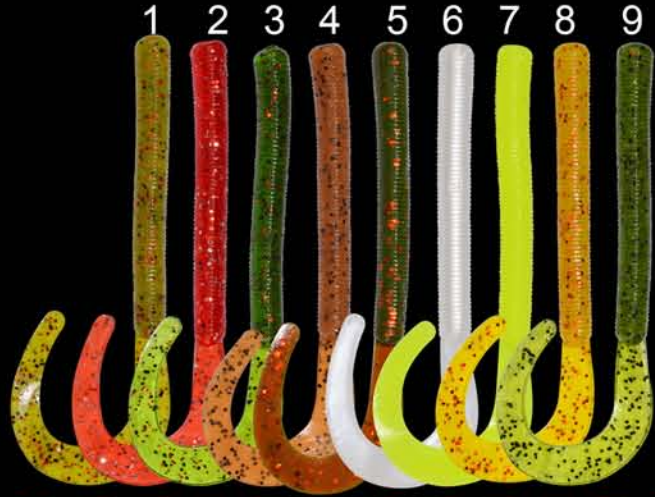

Business philosophy
High Quality Product! All-round Service! Innovative Spirit!

Model AR01
Length 85mm
Weight 2.5g

Model AR03
Length 45mm
Weight 1.2g

All Luminous

Model AR02
Length 45mm
Weight 1.2g

Model AR04
Length 75mm
Weight 3.3g