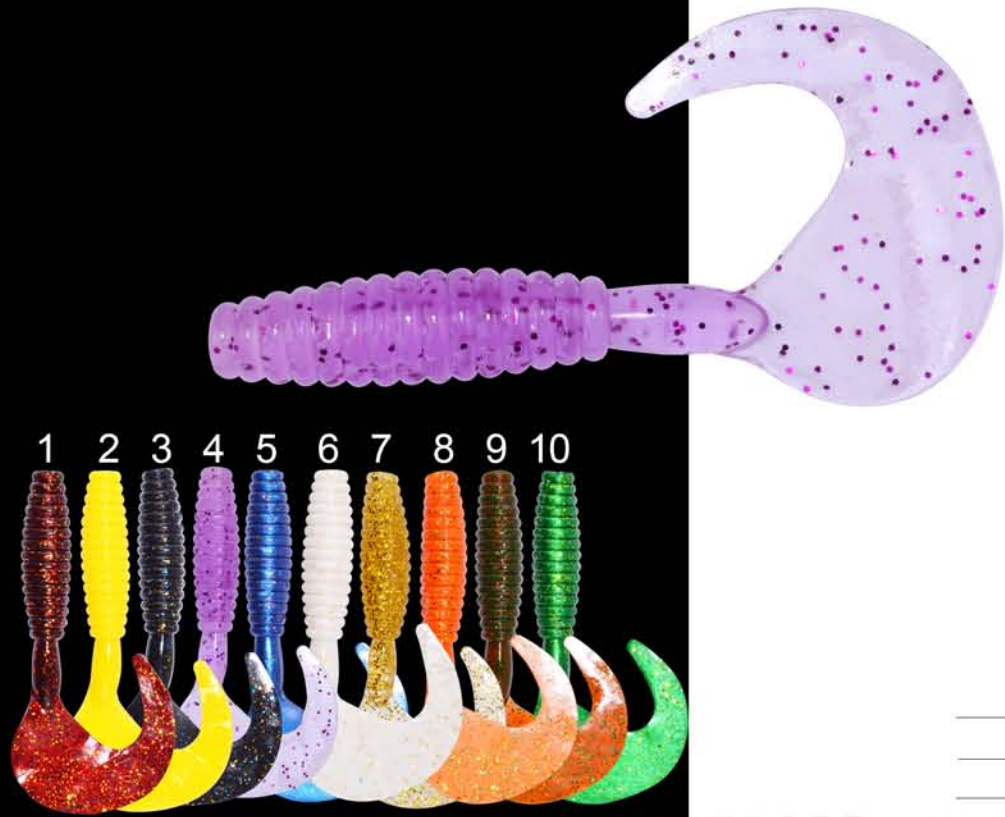

Business philosophy
High Quality Product! All-round Service! Innovative Spirit!

Model AR01
Length 85mm
Weight 2.5g

Model AR03
Length 45mm
Weight 1.2g

All Luminous

Model AR02
Length 45mm
Weight 1.2g

Model AR04
Length 75mm
Weight 3.3g

Model AR05
Length 110mm
Weight 11g

Model AR07
Length 90mm
Weight 1.6g

Model AR06
Length 100mm
Weight 3.2g

All Luminous

Model AR08
Length 50mm
Weight 1g

Model AR09

Length 50mm

Weight 1g

Model AR11

Length 75mm

Weight 3.5g

All Luminous

Model AR10

Length 75mm

Weight 3.5g

Model AR12