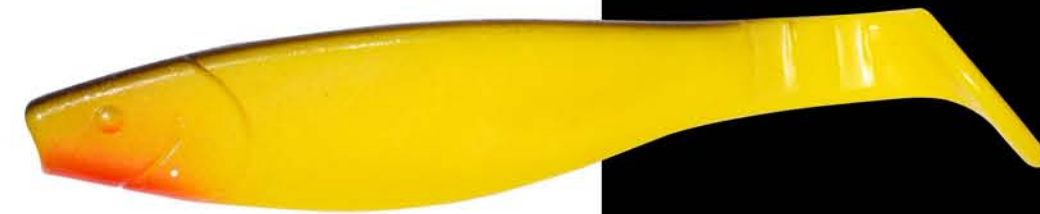

Model AR39

Length 110mm

Weight 9.5g