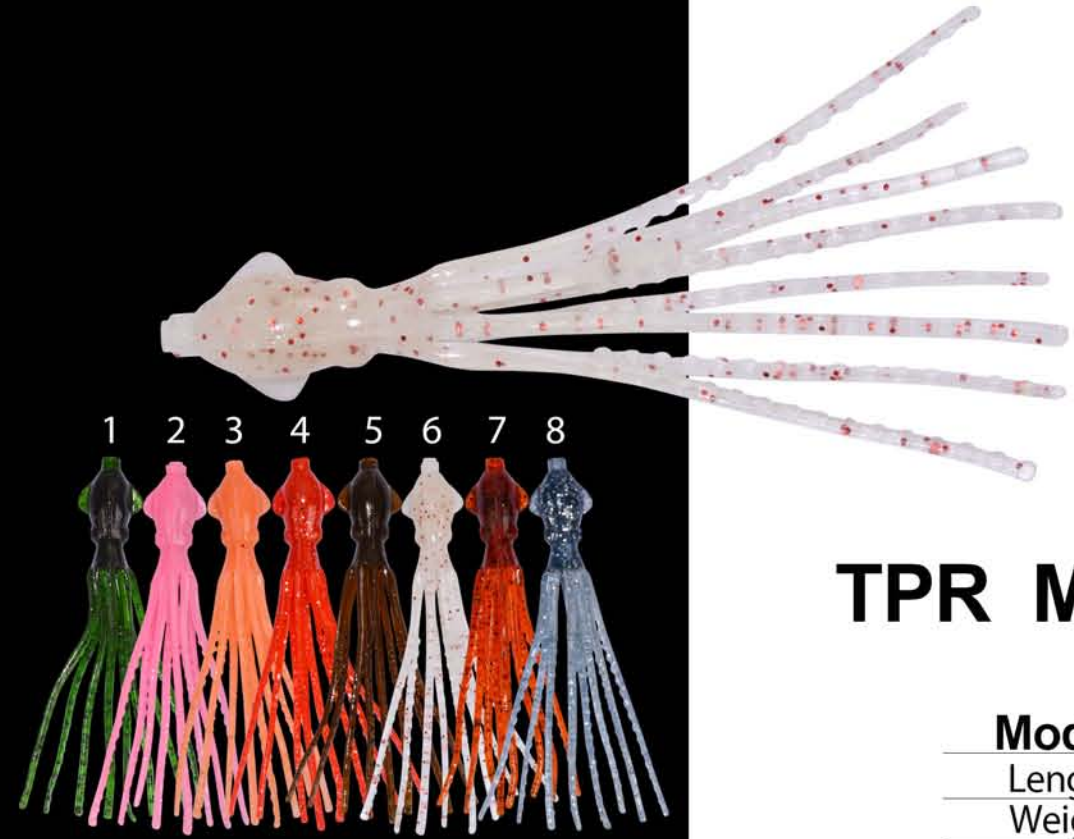

Model AR54
Length 100mm
Weight 3.7g

Model AR53
Length 130mm
Weight 7g

TPR Material

Model AR55
Length 60mm
Weight 0.9g

TPR Material

Model AR56
Length 60mm
Weight 0.9g

Model AR58
Length 130mm
Weight 7g

TPR Material