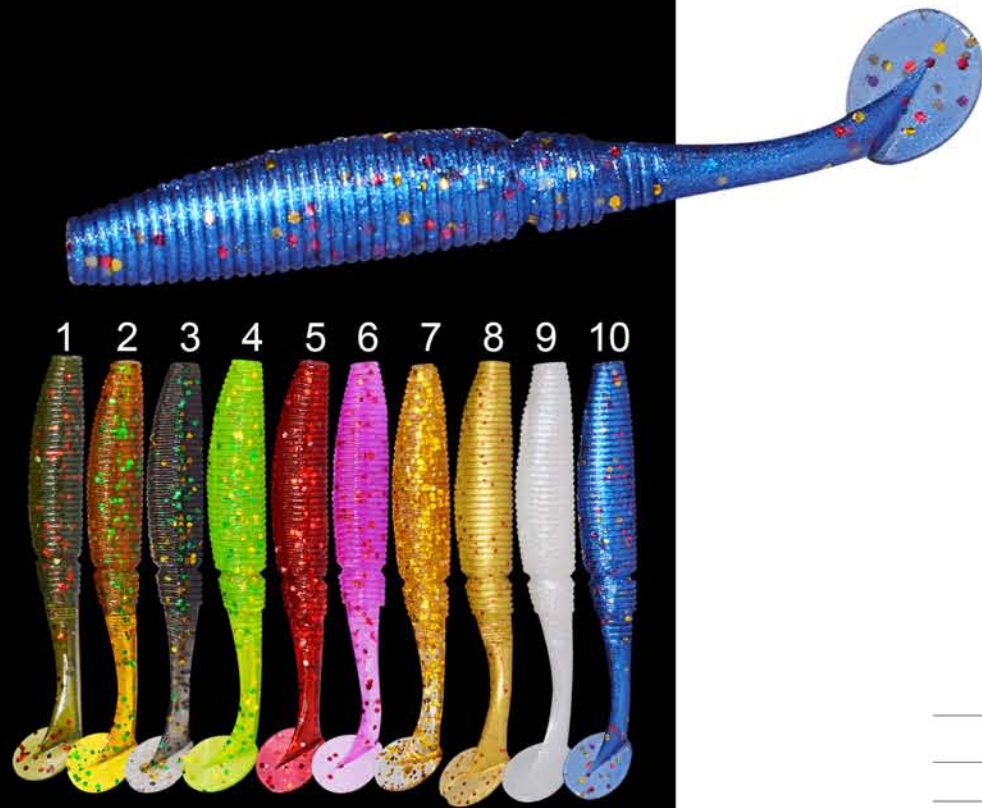

Business philosophy
High Quality Product! All-round Service! Innovative Spirit!

Model AR01
Length 85mm
Weight 2.5g

Model AR03
Length 45mm
Weight 1.2g

All Luminous

Model AR02
Length 45mm
Weight 1.2g

Model AR04
Length 75mm
Weight 3.3g

Model AR05
Length 110mm
Weight 11g

Model AR07
Length 90mm
Weight 1.6g

Model AR06
Length 100mm
Weight 3.2g

All Luminous

Model AR08
Length 50mm
Weight 1g

Model AR09

Length 50mm

Weight 1g

Model AR11

Length 75mm

Weight 3.5g

All Luminous

Model AR10

Length 75mm

Weight 3.5g

Model AR12