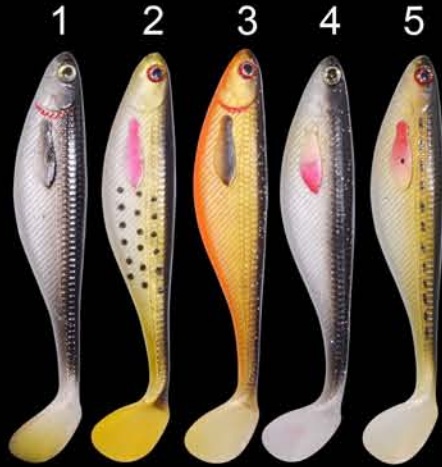

Handmade soft fish

New

Model NL04

Length 90mm

Weight 12.5g

New

Model NL06

Length 140mm

Weight 8.4g

New

Model NL05

Length 70mm

Weight 23g

New

Model NL07

Length 55mm

Weight 1.2g

New

Model NL08
Length 100mm
Weight 6.2g

New

Model NL10
Length 40mm/55MM
Weight 1g/2.2G

New

Model NL09
Length 85mm
Weight 2g

New

Model NL11
Length 50mm
Weight 0.96g

Model NL12
Length 90mm
Weight 6.7g

Model NL14
Length 50mm
Weight 0.8g

Model NL13
Length 50mm
Weight 2g

Model NL15
Length 120mm
Weight 16g