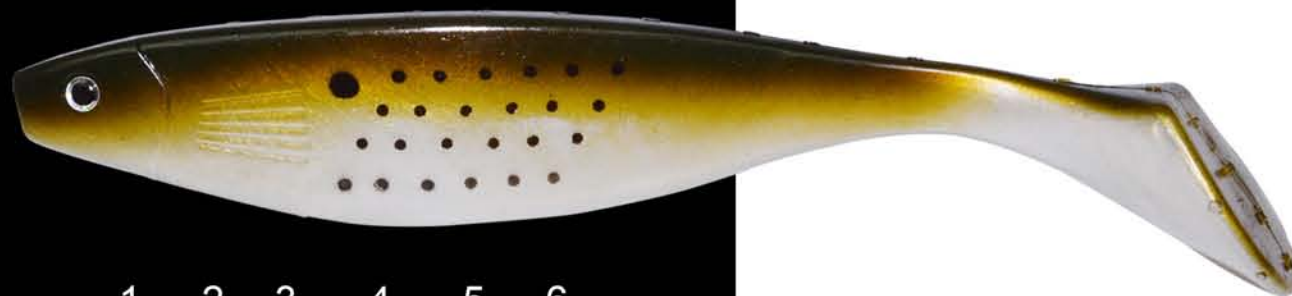

New

Model NL06

Length 140mm

Weight 8.4g

New

Model NL05

Length 70mm

Weight 23g