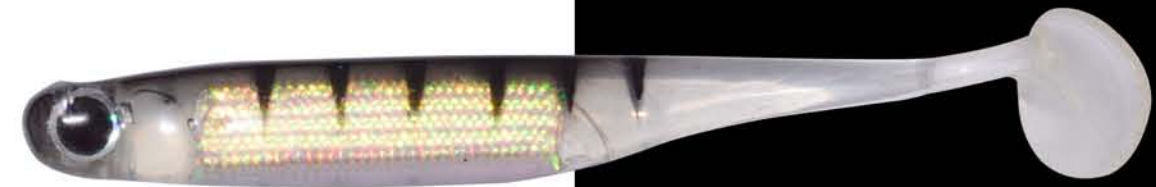

Model AR30
Length 80mm
Weight 5.5g

Model AR29
Length 60mm
Weight 2.5g

Model AR31
Length 75mm
Weight 2.2g

Model AR32
Length 90mm
Weight 15.5g

Model AR34
Length 100mm
Weight 5g

Model AR33
Length 40mm
Weight 0.35g