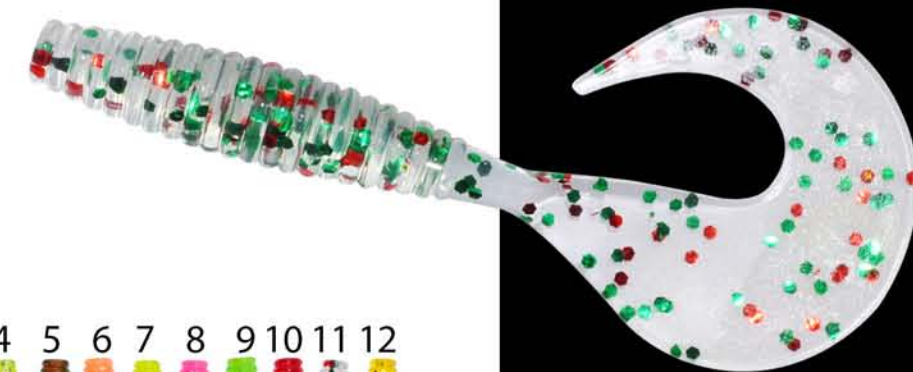

Model AR30
Length 80mm
Weight 5.5g

Model AR29
Length 60mm
Weight 2.5g

Model AR31
Length 75mm
Weight 2.2g

Model AR32
Length 90mm
Weight 15.5g

Model AR34
Length 100mm
Weight 5g

Model AR33
Length 40mm
Weight 0.35g