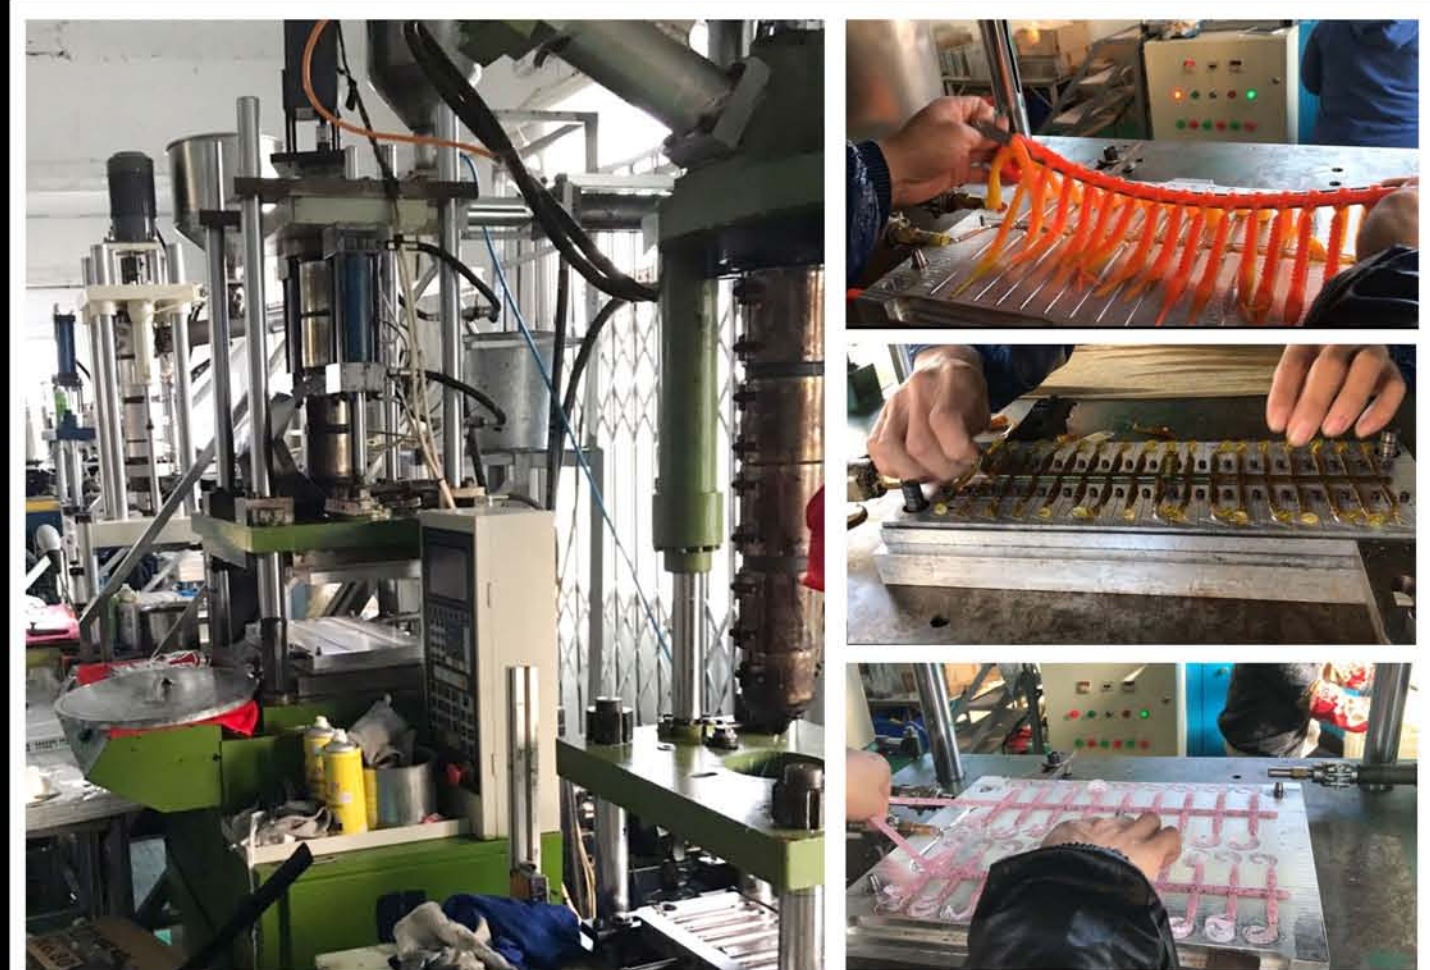

Weihai Afishlure Fishing Tackle Co., Ltd. is located in the world famous fishing gear Weihai City, Shandong Province.

Afishlure set the development of bait products, design, production and sales as one, and is specialized in soft bait, hard bait, lead fish and other bionic bait factory.

The company has skilled technical workers and excellent design engineers, extensively absorb the world's new experience and leading technology in fishing gear production, so as to meet the changing needs of the market. Company's technical team have a strong research and development of new products, the ability of new colors.

Research and development of soft bait products than similar products with a small proportion, good flexibility, elasticity, good quality and so on.

Sincerely welcome domestic and foreign merchants to visit our company, negotiate and cooperate.

Business philosophy
High Quality Product! All-round Service! Innovative Spirit!