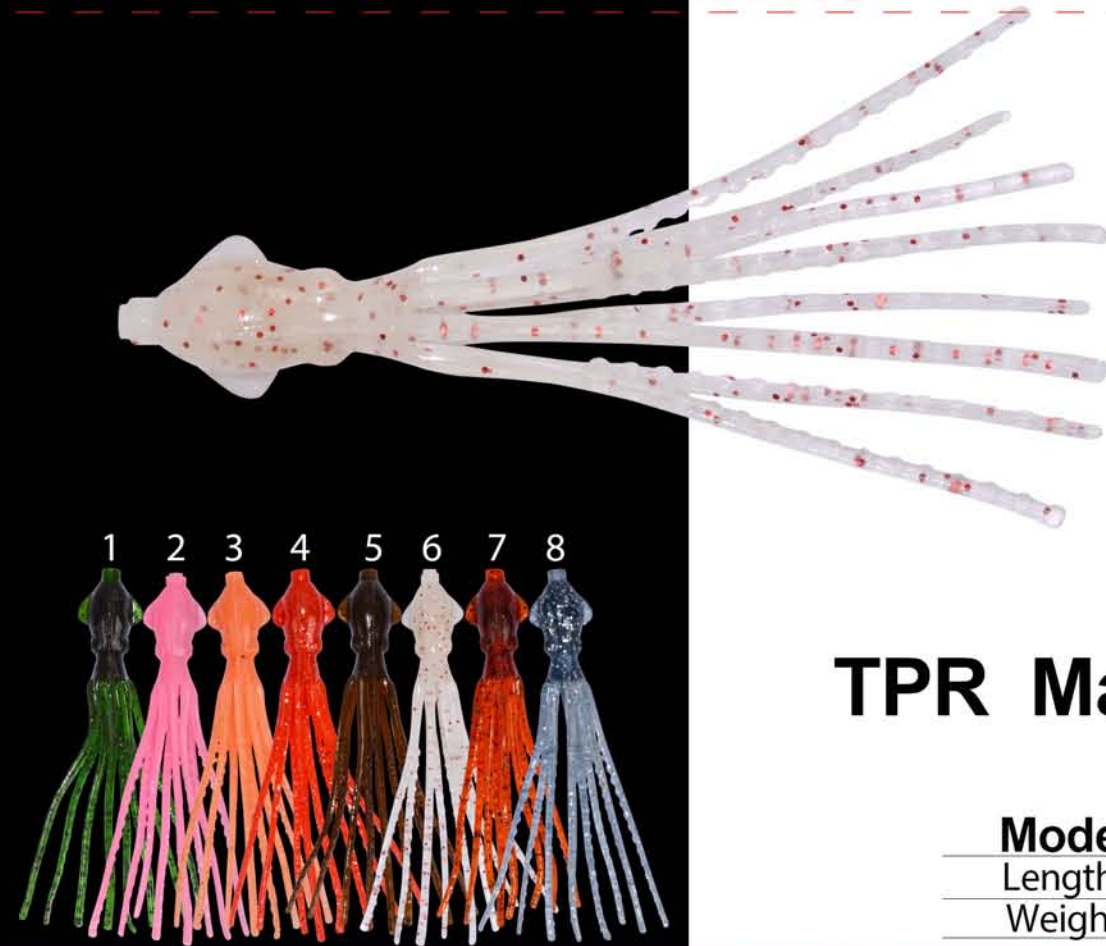

Model AR54
Length 100mm
Weight 3.7g

Model AR53
Length 130mm
Weight 7g

TPR Material

Model AR55
Length 60mm
Weight 0.9g

TPR Material

Model AR56
Length 60mm
Weight 0.9g

Model AR58
Length 130mm
Weight 7g

TPR Material