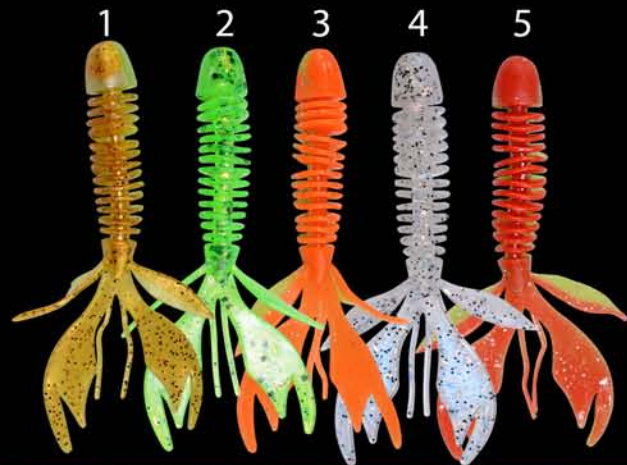

Model AR35
Length 70mm
Weight 2g

Model AR36

Length 140mm

Weight 17g

TPR Material

Model AR38

Length 85mm

Weight 5g