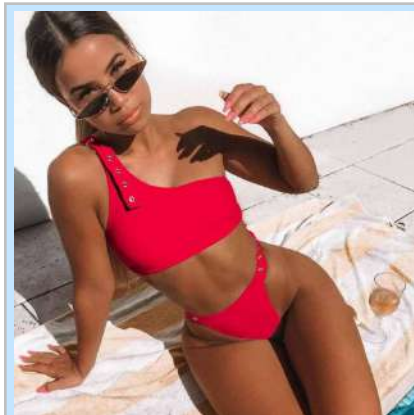

H1610247 $5.8
Color: Red
Size: S,M,L