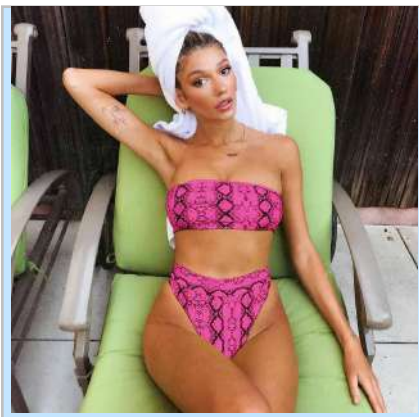

H1310158 \$5.7
Color: Navy
Size: S,M,L

H1310159 \$5.5
Color: Black
Size: S,M,L

H1310159 \$5.5
Color: None Green
Size: S,M,L

H1410164 \$6
Color: Rose Red
Size: S,M,L

H1410164 \$6
Color: Yellow Snake
Size: S,M,L

H1410165 \$5.5
Color: A
Size: S,M,L

H1410165 \$5.5
Color: B
Size: S,M,L

H1410165 \$5.5
Color: C
Size: S,M,L

H1410165 \$5.5
Color: D
Size: S,M,L

H1410166 \$5.5
Color: Yellow Snake
Size: S,M,L

H1410166 \$5.5
Color: White Snake
Size: S,M,L