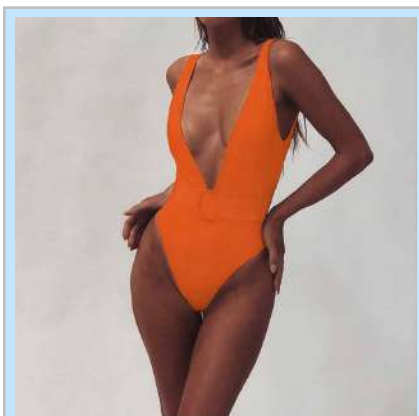

H1610256 \$5.7
Color: Orange
Size: S,M,L

H1610257 \$5.5
Color: None Green
Size: S,M,L

H1610257 \$5.5
Color: Red
Size: S,M,L

H1610258 \$5.7
Color: Snake
Size: S,M,L

H1610259 \$5.7
Color: Black Leopard
Size: S,M,L

H1610259 \$5.7
Color: Green Snake
Size: S,M,L

H1610260 \$5.7
Color: Orange
Size: S,M,L

H1610260 \$5.7
Color: None Green
Size: S,M,L

H1610260 \$5.7
Color: Blue
Size: S,M,L

H1610261 \$5.8
Color: White
Size: S,M,L