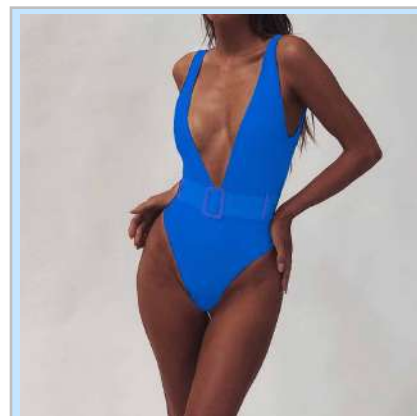

H1610256 \$5.7
Color: Orange
Size: S,M,L

H1610257 \$5.5
Color: None Green
Size: S,M,L

H1610257 \$5.5
Color: Red
Size: S,M,L

H1610258 \$5.7
Color: Snake
Size: S,M,L

H1610259 \$5.7
Color: Black Leopard
Size: S,M,L

H1610259 \$5.7
Color: Green Snake
Size: S,M,L

H1610260 \$5.7
Color: Orange
Size: S,M,L

H1610260 \$5.7
Color: None Green
Size: S,M,L

H1610260 \$5.7
Color: Blue
Size: S,M,L

H1610261 \$5.8
Color: White
Size: S,M,L