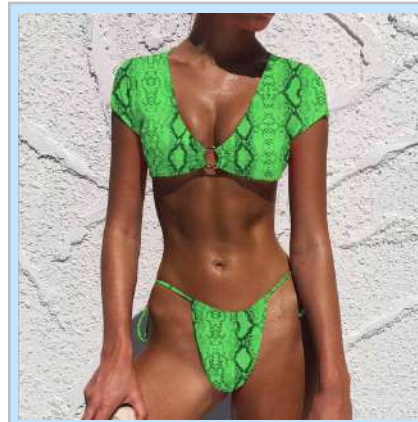

H1310145 $5.7
Color: Green Snake
Size: S,M,L