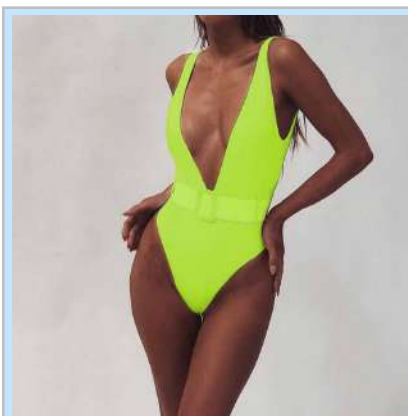

H1610256 \$5.7
Color: Orange
Size: S,M,L

H1610257 \$5.5
Color: None Green
Size: S,M,L

H1610257 \$5.5
Color: Red
Size: S,M,L

H1610258 \$5.7
Color: Snake
Size: S,M,L

H1610259 \$5.7
Color: Black Leopard
Size: S,M,L

H1610259 \$5.7
Color: Green Snake
Size: S,M,L

H1610260 \$5.7
Color: Orange
Size: S,M,L

H1610260 \$5.7
Color: None Green
Size: S,M,L

H1610260 \$5.7
Color: Blue
Size: S,M,L

H1610261 \$5.8
Color: White
Size: S,M,L