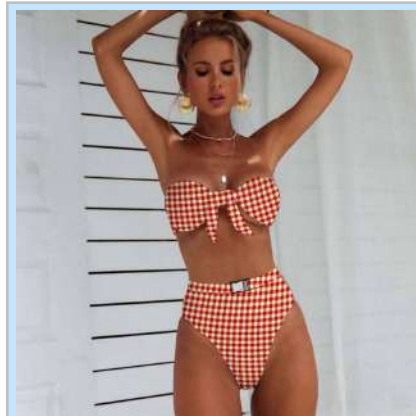

H1610262 \$5.8
Color: Leopard
Size: S,M,L

H1610262 \$5.8
Color: Yellow Snake
Size: S,M,L

H1610262 \$5.8
Color: White
Size: S,M,L

H1610262 \$5.8
Color: None Green
Size: S,M,L

H1610262 \$5.8
Color: Pink
Size: S,M,L