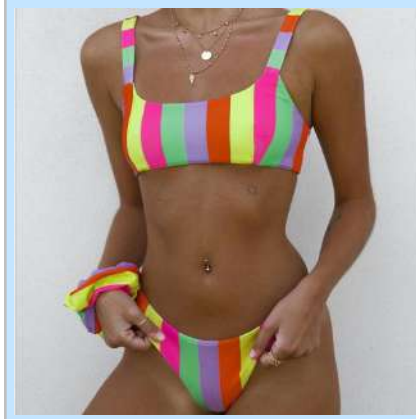

H1610262 \$5.8
Color: Red checkered
Size: S,M,L

H1610263 \$5.5
Color: Leopard
Size: S,M,L

H1610264 \$5.4
Color: Orange
Size: S,M,L

H1610264 \$5.4
Color: Purple
Size: S,M,L

H1610265 \$5.4
Color: Stripe
Size: S,M,L