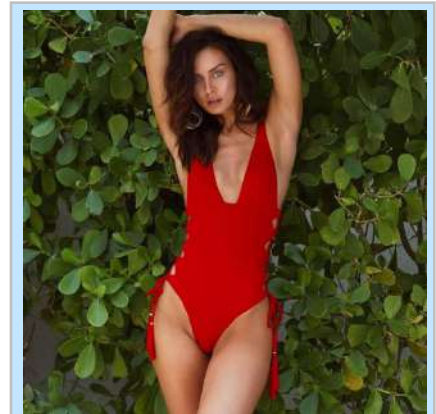

H1310146 \$5.7
Color: Green Snake
Size: S,M,L

H1310147 \$5.7
Color: Orange
Size: S,M,L

H1310147 \$5.7
Color: Rose Red
Size: S,M,L

H1310147 \$5.7
Color: Red
Size: S,M,L

H1310148 \$5.4
Color: Orange Snake
Size: S,M,L

H1310148 \$5.4
Color: Blue Snake
Size: S,M,L

H1310148 \$5.4
Color: Red Snake
Size: S,M,L

H1310149 \$5.7
Color: Black
Size: S,M,L

H1310150 \$5.7
Color: Black
Size: S,M,L

H1310150 \$5.7
Color: Pink
Size: S,M,L