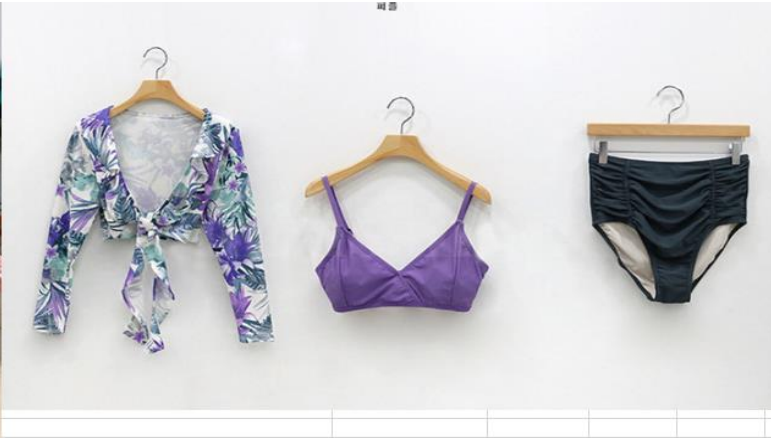

S M L
bikini,one piece

\$6.80

KH151

S M L
left,right one

\$6.80

KH152

woman: M L XL
2XL
MAN: L XL 2XL
3XL
MAN: 10.7USD

\$9.70

KH153

M L XL
left to right
1,2,3

\$7.00

KH154

M L XL
left to right
1,2,3 \$7.50

KH155

M L XL
long sleeve+ one
piece,2pcs \$9.20

KH156