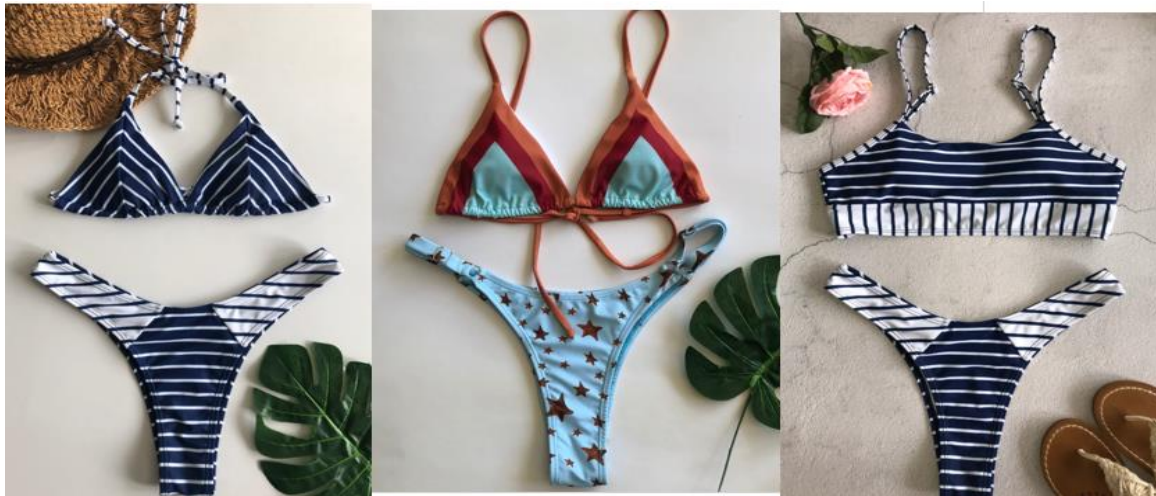

KH180

S M L
left to right,1,2,3 $6.70