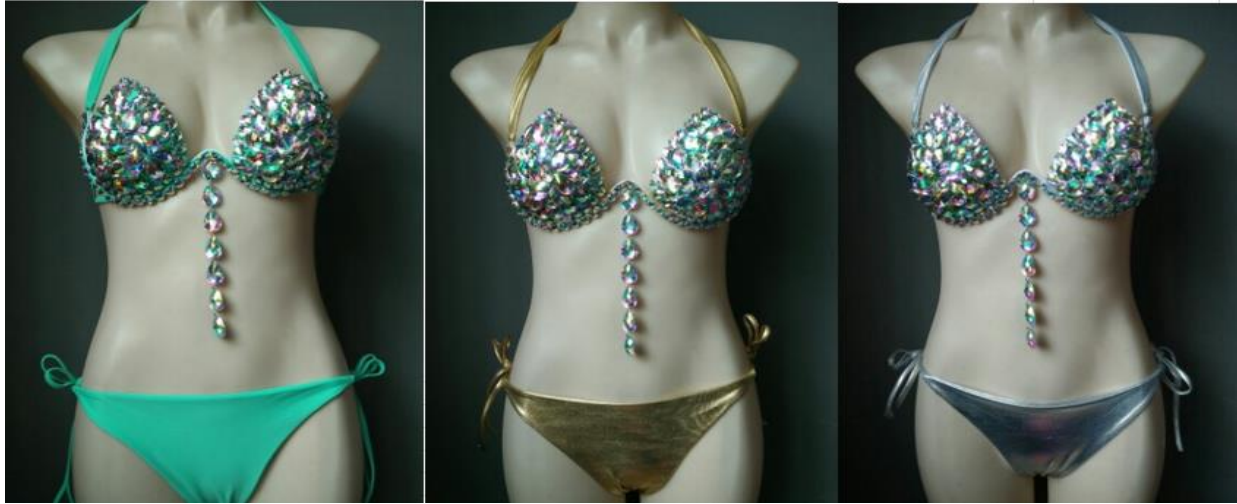

KH313

S M L
left to right
1,2,3

$25.00