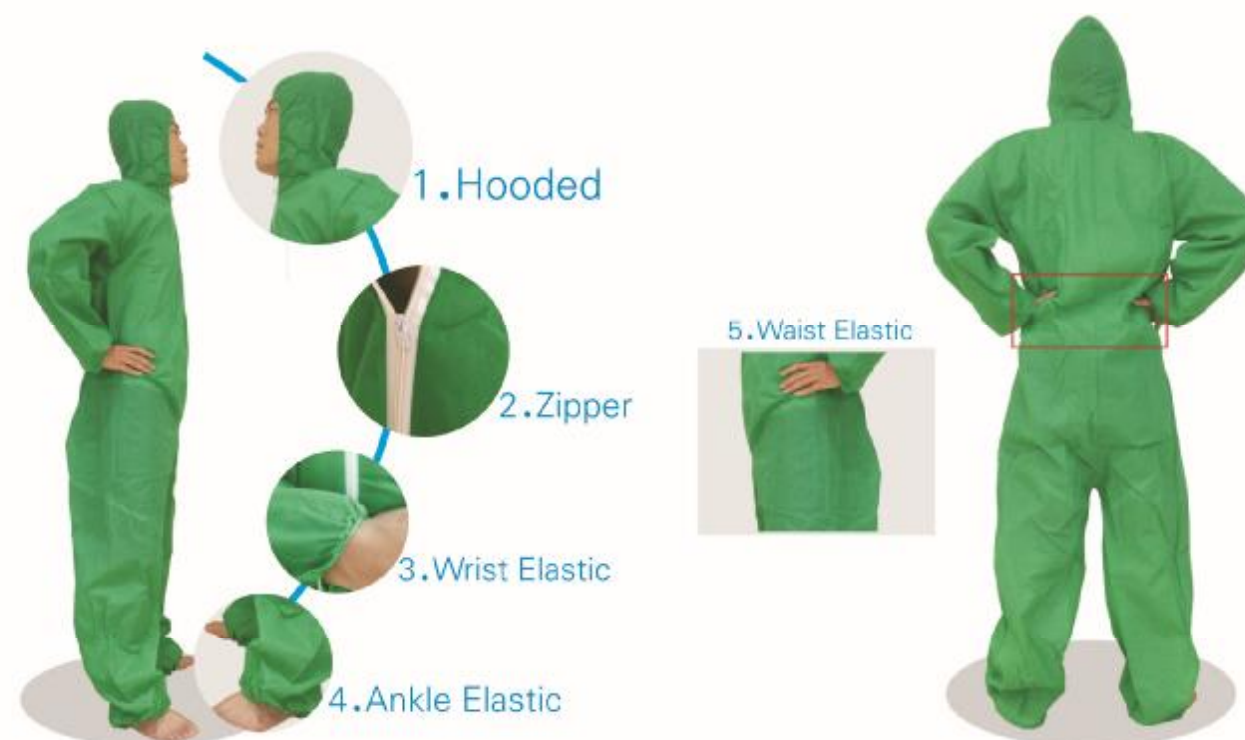

Protective Clothing

防护服

Coverall

MOQ: 100cartons (6cbm)

Plain fabric: Microporous /SMS /SBPP

Plain style: hood and zipper; elastic waist and wrist
(supports customized)

Plain grams: 25g/m² /30g/m² / 40g/m² /50g/m² ect.

Plain color: green /blue /white /yellow /orange /navy blue

Plain package: 1pc/poly bag ; 50pcs/carton

Application: Mining industry /medical institution /laboratory
/food factory / chemistry / cleanroom etc.

Detail Show

细节描述