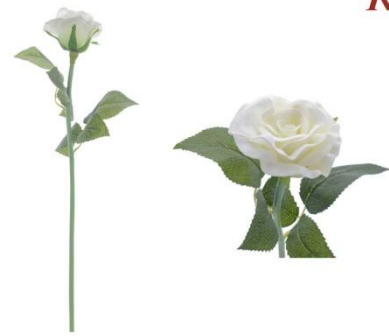

Item:RFRO-113-11S   Colour:White
Description:Haif Open Sweet Rose Single Stem   Size:L25 / D5 / H4

RFLORAL