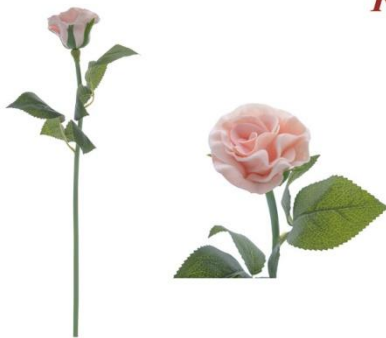

Item:RFRO-114-11S   Colour:White
Description:Sweet Rose Bud Single Stem   Size:L25 / D3 / H4

RFLORAL