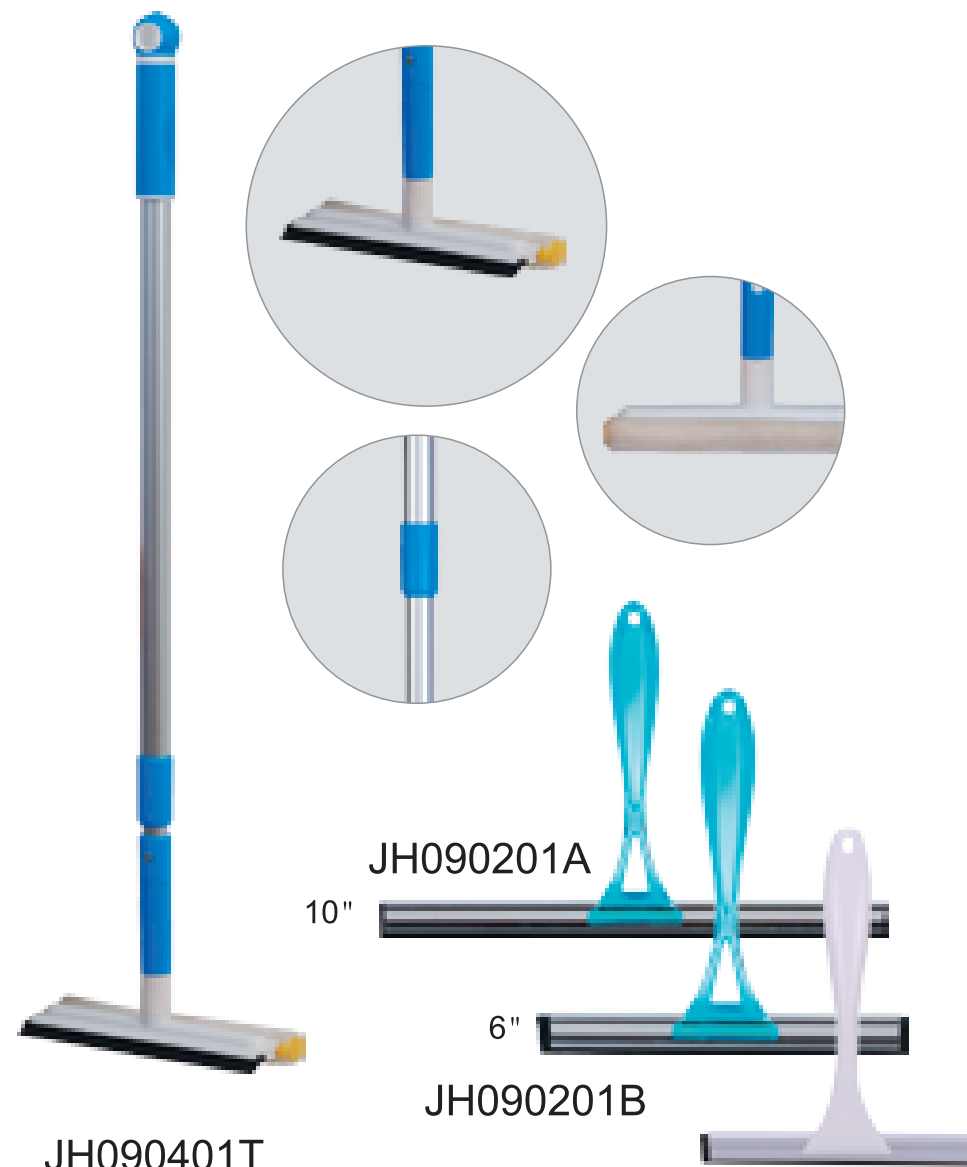

WINDOW & BATHROOM SQUEEGEE

卫浴窗刮
嘉興市捷豪清潔用品有限公司
Jiaxing Jehonn Cleaning Products Co.,Ltd.

JH090401T

JH090201A

JH090201B

ITEM NUMBER	QTY'PER CARTON	CARTON DIMENSION(CM)	1×20'GP	1×40'GP	1×40'HQ
JH090401T	18PCS	76×25×18CM	14823PCS	30705PCS	33336PCS
JH090201 6"	20PCS	24×24×20CM	48600PCS	100600PCS	112800PCS
JH090201 10"	20PCS	26×24×20CM	44800PCS	92800PCS	104000PCS