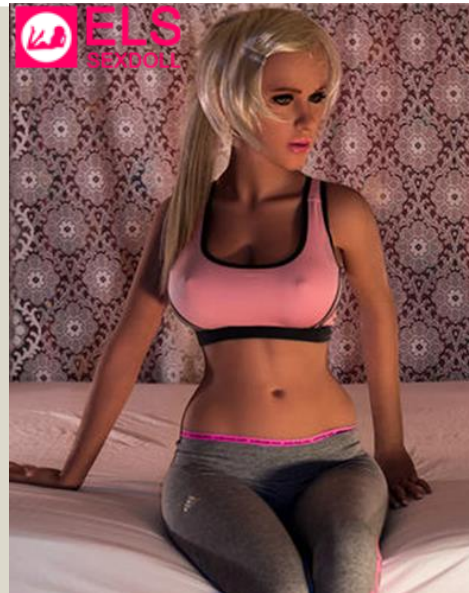

ELS158-A11