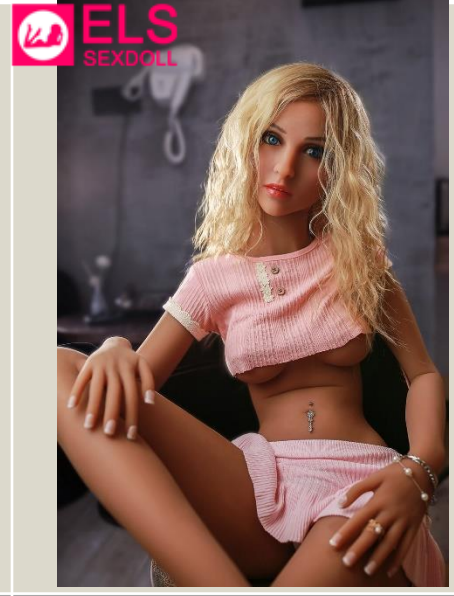

ELSDOLL 158CM-A

ELS157-01

ELS157-02

ELS157-03

ELS157-04

ELSDOLL 158CM-A Specification (A=Small Breast)

Bust/Waist/Hip	80cm/56cm/83cm	Material	100% TPE With Metal Skeleton
Packing Size:	143*40*30cm	Skin Color	White/Fair/Pink/Medium/ Tan/Cocoa
Shoulder width	32cm	Eyes Color	Blue/Green/Red/Black /Brown/Dark Green
Arm Length	50cm	Certification	ROHS+EN71+MSDS
Hand Length	16cm	Function	Vagina/Anal/Oral /Breast Sex
Leg Length	83cm	Accessories	1*USB Heating stick 1*High quality Wig 1*Random Sexy Underwear 1*Cleaning Device 1*Blanket or others
Foot Length	19cm		
Net Weight	33kg		
Vagina/Anus/Mouth	18cm/16cm/13cm		