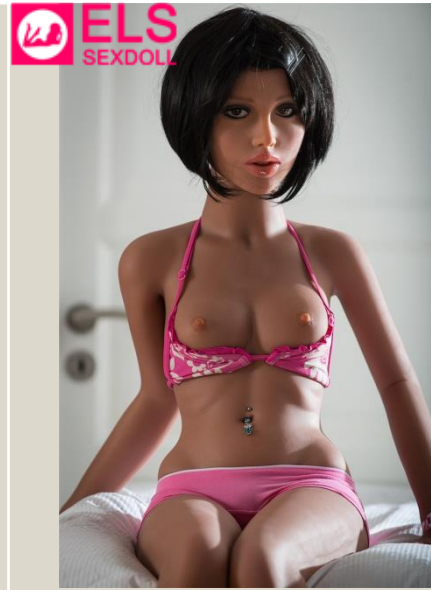

CATALOGUE

WWW.ELSSEXDOLL.COM

ELSDOLL 140CM-A Specification (A=Small Breast)

Bust/Waist/Hip	66cm/49cm/76cm	Material	100% TPE With Metal Skeleton
Packing Size:	130*38*25cm	Skin Color	White/Fair/Pink/Medium/Tan/Cocoa
Shoulder width	29cm	Eyes Color	Blue/Green/Red/Black /Brown/Dark Green
Arm Length	43cm	Certification	ROHS+EN71+MSDS
Hand Length	15cm	Function	Vagina/Anal/Oral /Breast Sex
Leg Length	77cm	Accessories	1*USB Heating stick 1*High quality Wig 1*Random Sexy Underwear 1*Cleaning Device 1*Blanket or others
Foot Length	17cm		
Net Weight	23kg		
Vagina/Anus/Mouth	18cm/17cm/13cm		

ELSDOLL 140CM-A

ELS140-A1

ELS140-A2

ELS140-A3

ELSDOLL 140CM-M Specification (M=Middle Breast)

Bust/Waist/Hip	71cm/51cm/79cm	Material	100% TPE With Metal Skeleton
Packing Size:	130*38*25cm	Skin Color	White/Fair/Pink/Medium/Tan/Cocoa
Shoulder width	32cm	Eyes Color	Blue/Green/Red/Black /Brown/Dark Green
Arm Length	40cm	Certification	ROHS+EN71+MSDS
Hand Length	14cm	Function	Vagina/Anal/Oral /Breast Sex
Leg Length	70cm	Accessories	1*USB Heating stick 1*High quality Wig 1*Random Sexy Underwear 1*Cleaning Device 1*Blanket or others
Foot Length	15cm		
Net Weight	24kg		
Vagina/Anus/Mouth	18cm/16cm/13cm		