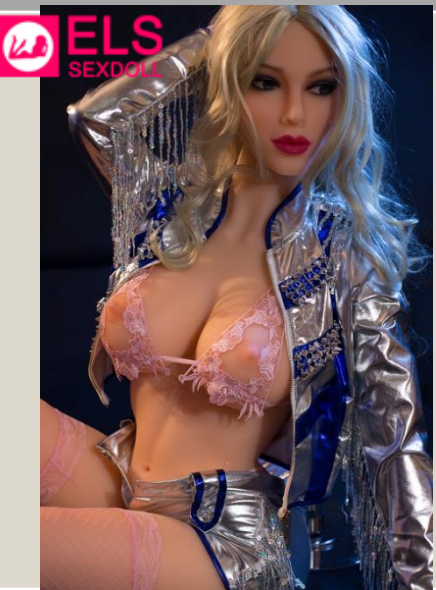

ELS158-A27

ELS158-A28

ELSDOLL 158CM-S Specification (S=Slender Waist)

Bust/Waist/Hip	91cm/42cm/81cm	Material	100% TPE With Metal Skeleton
Packing Size:	143*40*30cm	Skin Color	White/Fair/Pink/Medium/Tan/Cocoa
Shoulder width	34cm	Eyes Color	Blue/Green/Red/Black /Brown/Dark Green
Arm Length	46cm	Certification	ROHS+EN71+MSDS
Hand Length	15cm	Function	Vagina/Anal/Oral /Breast Sex
Leg Length	83cm	Accessories	1*USB Heating stick 1*High quality Wig 1*Random Sexy Underwear 1*Cleaning Device 1*Blanket or others
Foot Length	19cm		
Net Weight	33kg		
Vagina/Anus/Mouth	18cm/16cm/13cm		