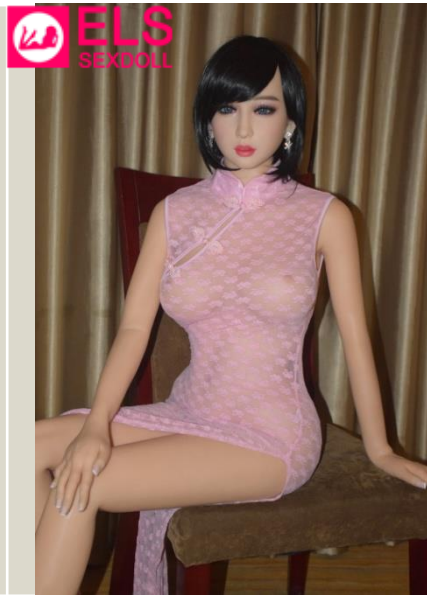

ELS158-A17