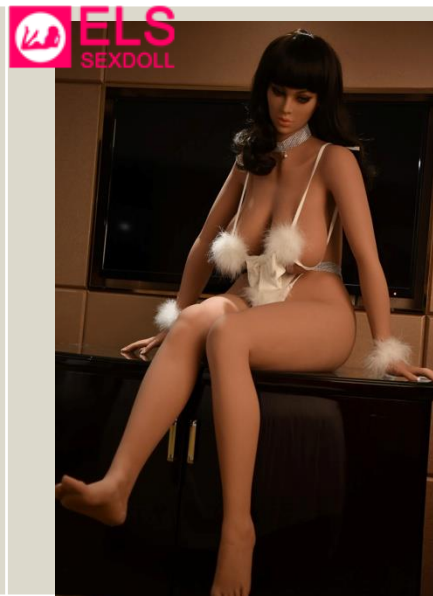

ELS160-B2-02