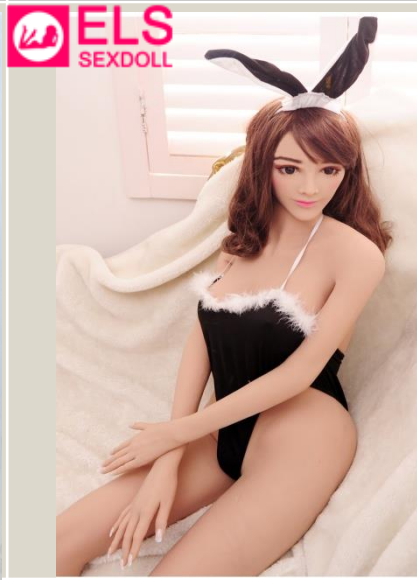

ELS158-A14