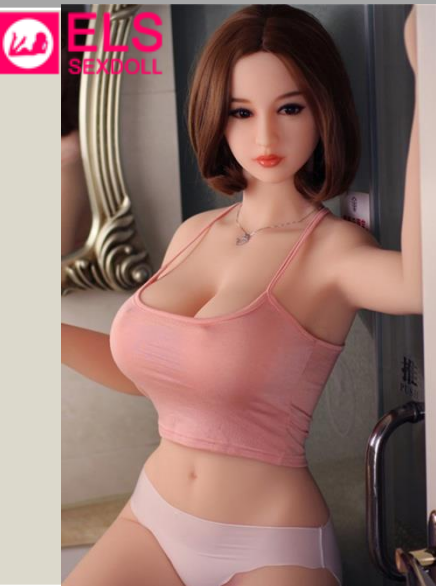

ELSDOLL 158CM-B

ELS158-B5