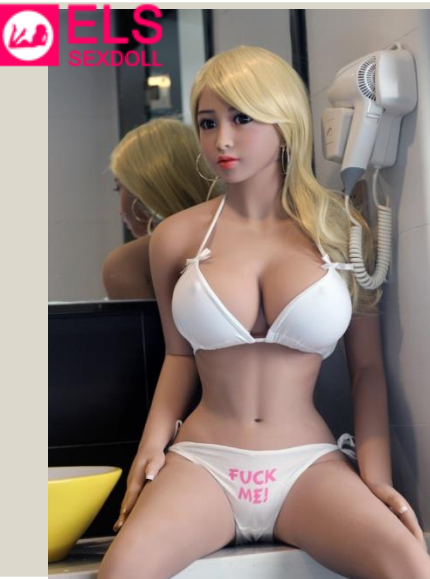

ELS158-A20