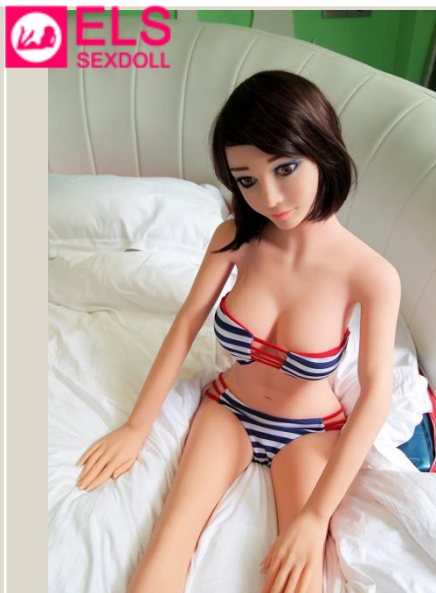

ELS140-M19