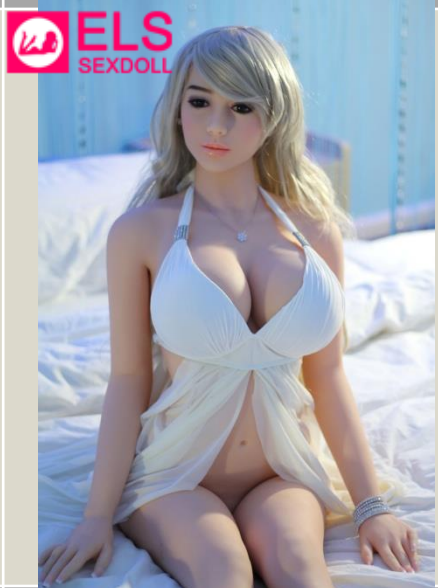

ELS158-B12