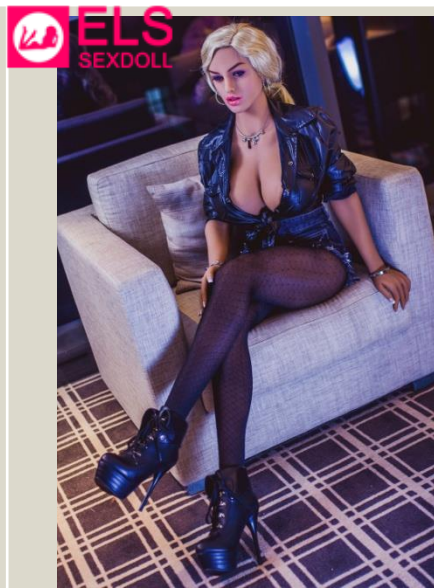

ELS166-01-02