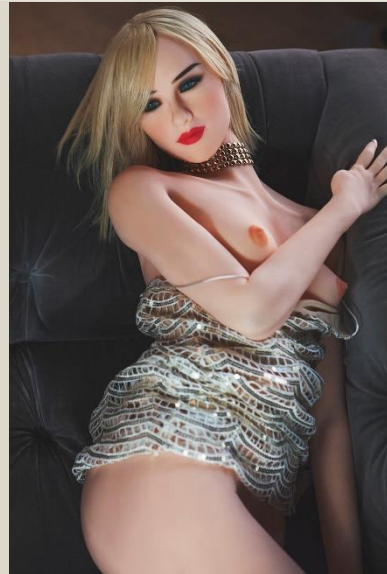

ELS160-A5-01