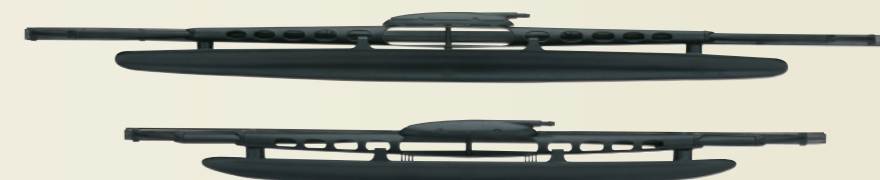

JJ-805

Universal spoiler bosch type blade with special technology, stainless steel backing for SAMAND 18" 24".