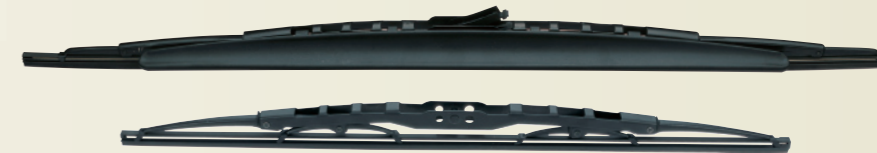

JJ-2110

Universal rivet bushing with bosch, type blade, full metal frame, south korea backing, And wiper arm.

Spoiler wiper series

JJ-810

OEM quality with bosch type-stainless steel backing with spoiler and universal type for peugeot 206 16" 26".