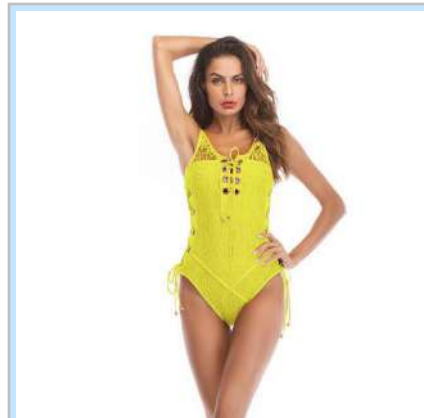

H2310158 \$5.8  
Color: Black  
Size: S,M,L,XL

H2310158 \$5.8  
Color: White  
Size: S,M,L,XL

H2310159 \$6  
Color: Black  
Size: S,M,L,XL

H2310159 \$6  
Color: Army Green  
Size: S,M,L,XL

H2310159 \$6  
Color: Yellow  
Size: S,M,L,XL

H2310159 \$6  
Color: Red  
Size: S,M,L,XL

H2310159 \$6  
Color: Jujube Red  
Size: S,M,L,XL

H2310160 \$7.2  
Color: White  
Size: S,M,L

H2310160 \$7.2  
Color: Yellow  
Size: S,M,L

H2310160 \$7.2  
Color: Black  
Size: S,M,L