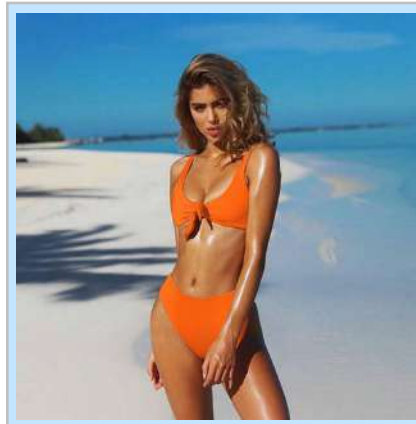

H2310165 $4.8
Color: Orange
Size: S,M,L,XL