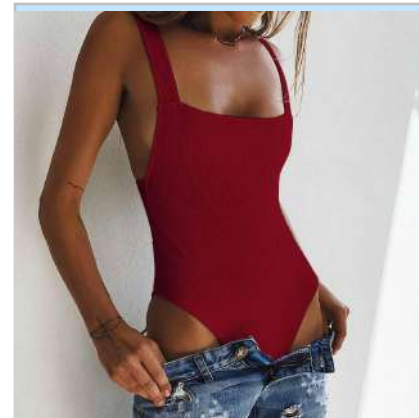

H2310161 $4.9
Color: Jujube Red
Size: S,M,L,XL