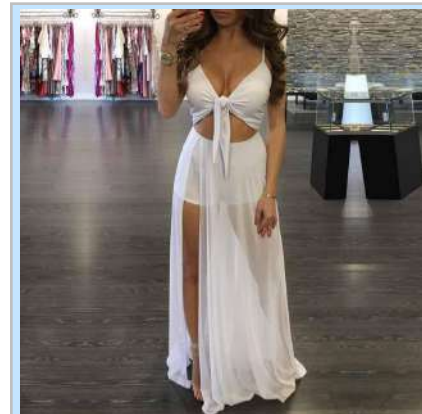

K4810003 \$4.9  
Color: Black  
Size: S,M,L,XL

K4810004 \$6.5  
Color: As Picture  
Size: S,M,L,XL

K4810004 \$6.5  
Color: Blue  
Size: S,M,L,XL

K4810004 \$6.5  
Color: Yellow  
Size: S,M,L,XL

K4810008 \$6  
Color: Wine Red  
Size: S,M,L,XL

K4810008 \$6  
Color: Blue  
Size: S,M,L,XL

K4810008 \$6  
Color: Yellow  
Size: S,M,L,XL

K4810008 \$6  
Color: Black  
Size: S,M,L,XL

K4810008 \$6  
Color: White  
Size: S,M,L,XL

K4810009 \$5.4  
Color: White  
Size: S,M,L,XL,2XL