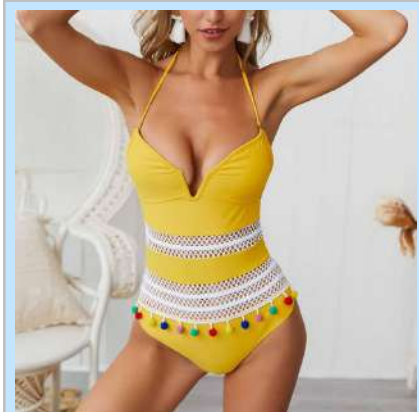

H2310165 \$4.8  
Color: Red  
Size: S,M,L,XL

H2310165 \$4.8  
Color: Neon Yellow  
Size: S,M,L,XL

H2310165 \$4.8  
Color: Royal Blue  
Size: S,M,L,XL

H2310165 \$4.8  
Color: Purple  
Size: S,M,L,XL

H2310166 \$6.9  
Color: Yellow  
Size: S,M,L,XL

H2310166 \$6.9  
Color: Black  
Size: S,M,L,XL

H2310166 \$6.9  
Color: Red  
Size: S,M,L,XL

H2310167 \$6.3  
Color: Orange  
Size: S,M,L,XL

H2310167 \$6.3  
Color: Snake  
Size: S,M,L,XL

H2310167 \$6.3  
Color: Leopard  
Size: S,M,L,XL