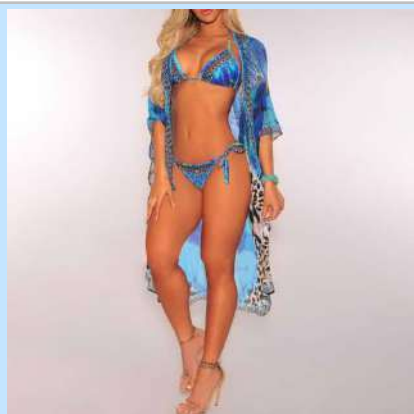

H2310174 \$6.5  
Color: Red Stripe  
Size: S,M,L,XL

H2310174 \$6.5  
Color: Pink  
Size: S,M,L,XL

H2310174 \$6.5  
Color: Blue Stripe  
Size: S,M,L,XL

# Bikini Set & Cover up

H4110001 \$ 8.5  
Color: Blue  
Size: S,M,L,XL

H4110002 \$ 10  
Color: White  
Size: S,M,L,XL,2XL

H4110002 \$ 10  
Color: Yellow  
Size: S,M,L,XL,2XL

H4110002 \$ 10  
Color: Blue  
Size: S,M,L,XL,2XL