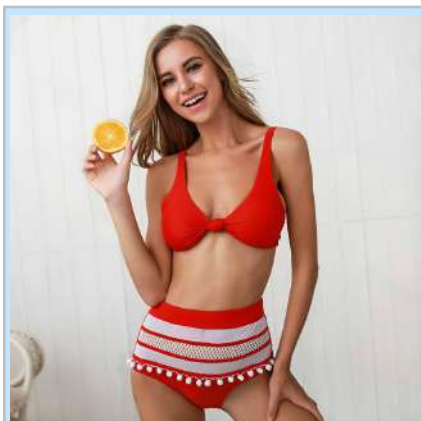

H2310172 $6.3
Color: Red
Size: S,M,L,XL