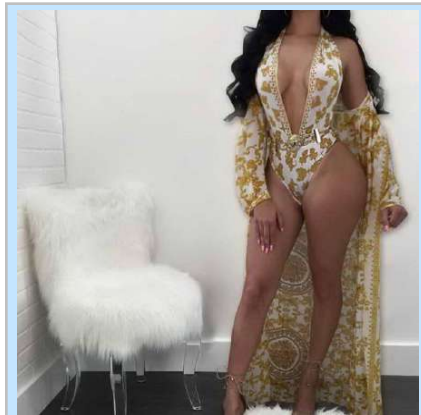

H4110019 $10
Color: Yellow
Size: S,M,L,XL