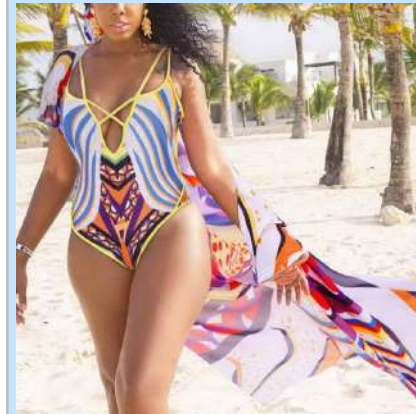

H2310173 \$6.5  
Color: Red Stripe  
Size: S,M,L,XL

H2310173 \$6.5  
Color: Blue Stripe  
Size: S,M,L,XL

H2310173 \$6.5  
Color: Pink Stripe  
Size: S,M,L,XL

H2310173 \$ 6.5  
Color: Yellow Stripe  
Size: S,M,L,XL

H2310173 \$ 6.5  
Color: Black Stripe  
Size: S,M,L,XL

H2310173 \$ 6.5  
Color: Army Green  
Size: S,M,L,XL

H2310174 \$6.5  
Color: White Star  
Size: S,M,L,XL

H2310174 \$6.5  
Color: Red  
Size: S,M,L,XL

H2310174 \$6.5  
Color: Red Stripe  
Size: S,M,L,XL

H2310174 \$6.5  
Color: Pink  
Size: S,M,L,XL

H2310174 \$6.5  
Color: Blue Stripe  
Size: S,M,L,XL

# Bikini Set & Cover up

H4110001 \$ 8.5  
Color: Blue  
Size: S,M,L,XL

H4110002 \$ 10  
Color: White  
Size: S,M,L,XL,2XL

H4110002 \$ 10  
Color: Yellow  
Size: S,M,L,XL,2XL

H4110002 \$ 10  
Color: Blue  
Size: S,M,L,XL,2XL