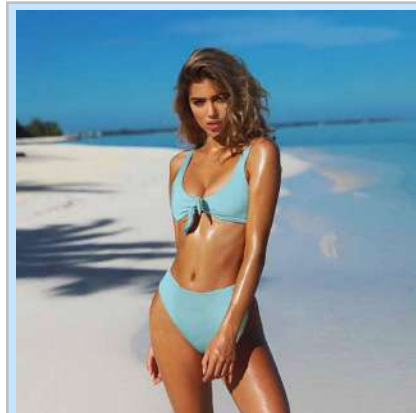

H2310165 $4.8
Color: Light Blue
Size: S,M,L,XL