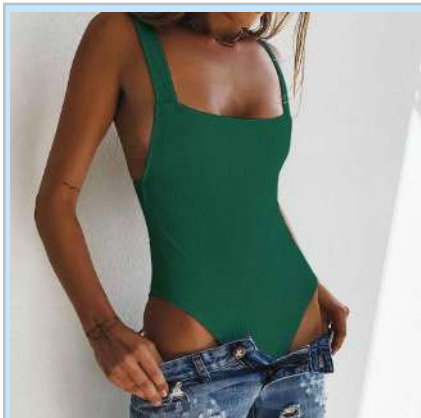

H2310160 \$7.2  
Color: Blue  
Size: S,M,L

H2310160 \$7.2  
Color: Jujube Red  
Size: S,M,L

H2310160 \$7.2  
Color: Jujube Red  
Size: S,M,L

H2310161 \$4.9  
Color: Black  
Size: S,M,L,XL

H2310161 \$4.9  
Color: Green  
Size: S,M,L,XL