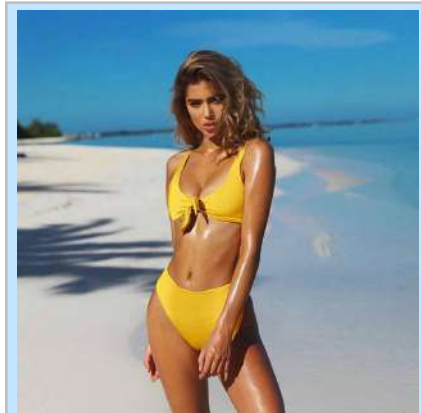

H2310165 $4.8
Color: Yellow
Size: S,M,L,XL