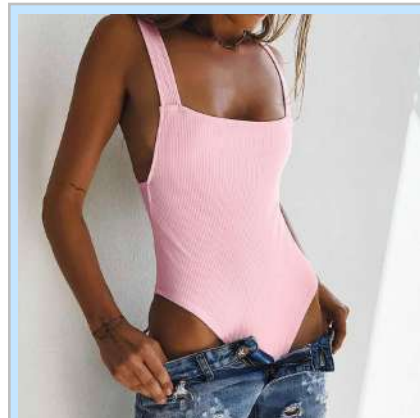

H2310160 \$7.2  
Color: Blue  
Size: S,M,L

H2310160 \$7.2  
Color: Jujube Red  
Size: S,M,L

H2310160 \$7.2  
Color: Jujube Red  
Size: S,M,L

H2310161 \$4.9  
Color: Black  
Size: S,M,L,XL

H2310161 \$4.9  
Color: Green  
Size: S,M,L,XL