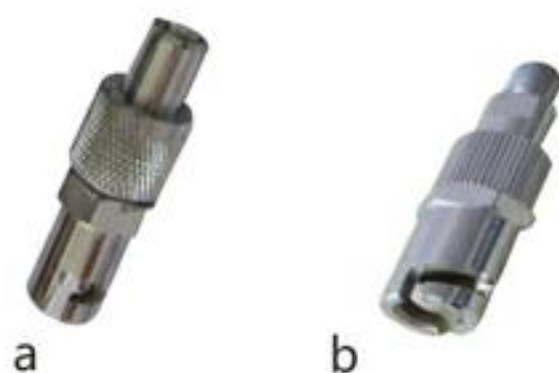

其他打链嘴 Other Grease Valve

防尘帽 Plastic cap

JUNTAI AUTO SPARE PARTS

平扣式打油接头
Coupler For Bottom Head Fittings

挂钩式打油接头
Joint For Pin Type Grease Fitting

黄油枪支架 Grease gun holder

树脂黄油枪软管 Felexible Grease Gun Hose

橡胶钢编包布软管 Hydraulic Oil Hose