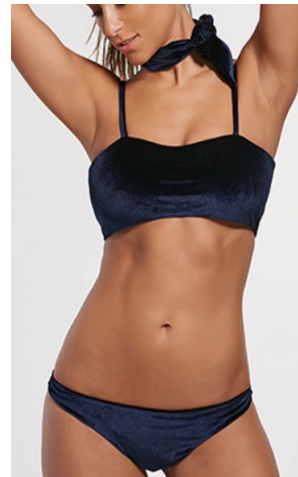

S M L XL  
left to  
right,1,2,3,4 \$7.30

WE020

S M L XL \$8.00

WE021

S M L XL  
black,gray,white,r  
ed \$7.30

WE022

S M L XL  
purple,black \$7.80

WE023

\$7.50

WE027

S M L XL  
left ,right one \$6.90

WE028

S M L XL \$7.50

WE029

S M L  
bikini,one piece \$8.00

WE030