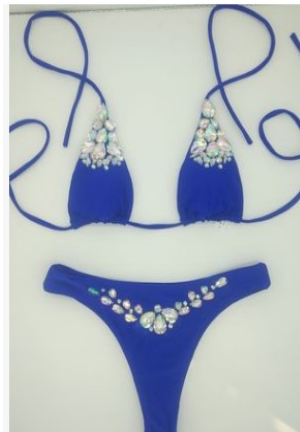

WE173

S M L  
left to right,1,2,3 \$6.80

WE174

S M L  
leopard,white,black \$6.90

WE175

S M L  
black, green  
orange, wine red \$6.80

WE176

S M L XL  
left to right, 1, 2, 3 \$7.00

WE177

S M L  
black,red,white,  
print \$6.70

WE178

S M L XL  
left to right,1,2,3 \$6.80

WE179

S M L  
black,blue \$12.50

WE180

S M L  
black,blue \$11.00