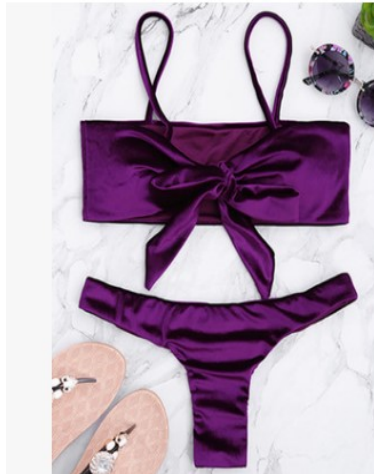

S M L XL  
left to  
right,1,2,3,4 \$7.30

WE020

S M L XL \$8.00

WE021

S M L XL  
black,gray,white,r  
ed \$7.30

WE022

S M L XL  
purple,black \$7.80

WE023

S M L XL  
red,black,blue \$7.00

WE024

S M L XL  
red,black,blue \$7.00

WE025

S M L XL  
black,red,blue

\$7.00

WE026

S M L XL  
left to  
right,1,2,3,4

\$7.50

WE027

S M L XL  
left ,right one \$6.90

WE028

S M L XL \$7.50

WE029

S M L  
bikini,one piece \$8.00

WE030