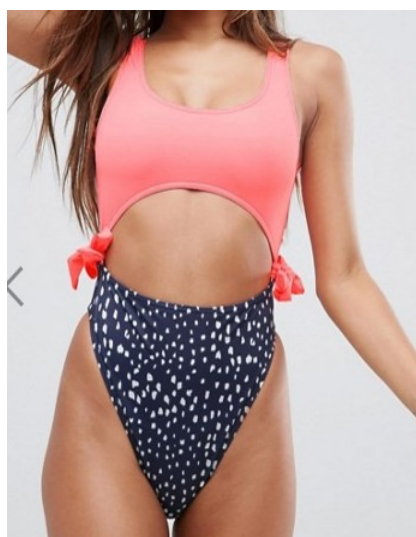

WE162

S M L XL

\$6.80

WE163

S M L  
black,wine red  
white

\$6.80

WE164

S M L  
left to right,1,2,3 \$6.70

WE165

S M L XL \$6.80

WE166

S M L

\$6.90

WE167

城市蓝汐泳装

S M L XL  
left to  
right,1,2,3,4

\$6.80

WE168

S M L XL  
left to  
right,1,2,3,4

\$6.70

WE169

S M L XL  
left to  
right,1,2,3,4

\$6.70

WE170