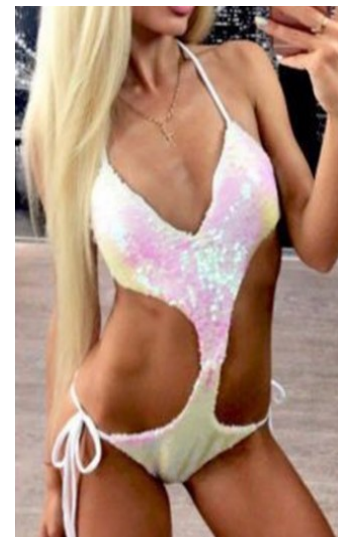

WE127

S M L  
white,yellow,green

\$6.80

WE128

S M L  
green,navy,wine  
red  
white,black      \$6.70

WE129

S M L XL  
green,red,white      \$6.50

WE130

S M L

\$6.80

WE131

M L XL 2XL 3XL  
4XL

navy,red,black \$7.50

M L XL 2XL 3XL  
4XL  
green,wine red  
black,red,purple,n  
avy

\$7.50

WE132