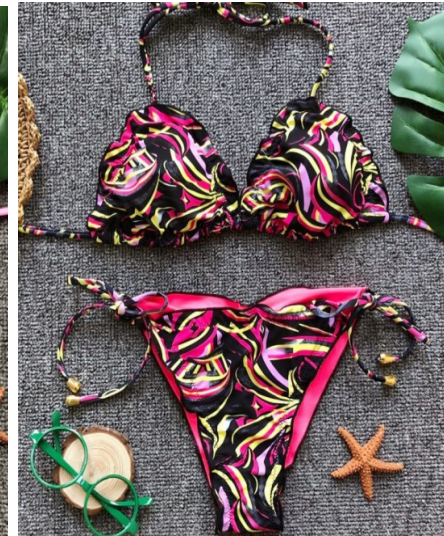

Model Num	PICS	SIZE	PRICE
-----------	------	------	-------

WE001

S M L  
one piece,bikini \$6.80

S M L  
left to  
right,1,2,3,4,5 \$6.80

WE002

WE003

S M L \$8.30

S M L XL  
 left to right,  
 1,2,3,4,5,6      \$8.30

WE004

S M L  
 left to  
 right,1,2,3,4      \$6.80

WE005

WE006

S M L  
left to  
right,1,2,3,4

\$6.70

WE007

S M L XL  
orange,peach,purp  
le  
beige,navy