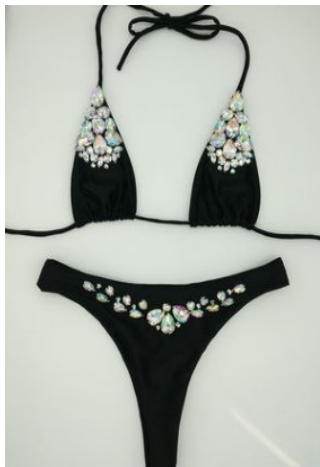

WE173

S M L  
left to right,1,2,3 \$6.80

WE174

S M L  
leopard,white,black \$6.90

WE175

S M L  
black, green  
orange, wine red \$6.80

WE176

S M L XL  
left to right, 1, 2, 3 \$7.00

WE177

S M L  
black,red,white,  
print \$6.70

WE178

S M L XL  
left to right,1,2,3 \$6.80

WE179

S M L  
black,blue \$12.50

WE180

S M L  
black,blue \$11.00