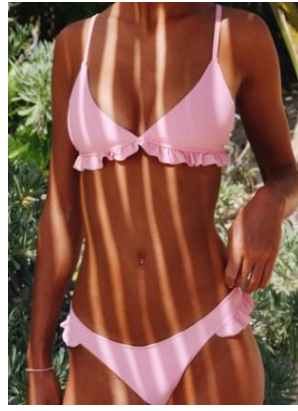

S M L XL

\$6.90

WE121

S M L XL  
black,red,nude

\$7.30

WE122

S M L XL  
left to right,1,2,3,  
4,5,6 \$6.80

WE123

S M L \$8.30

WE124

S M L  
black,red,peach \$6.70

WE125

S M L  
left to right,1,2,3 \$6.80

WE126

S M L  
red,white  
ribbed

\$6.50