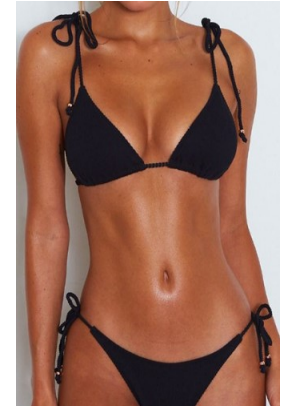

S M L XL

\$6.90

WE121

S M L XL  
black,red,nude

\$7.30

WE122

S M L XL  
left to right,1,2,3,  
4,5,6 \$6.80

WE123

S M L \$8.30

WE124

S M L  
black,red,peach \$6.70

WE125

S M L  
left to right,1,2,3 \$6.80

WE126

S M L  
red,white  
ribbed

\$6.50