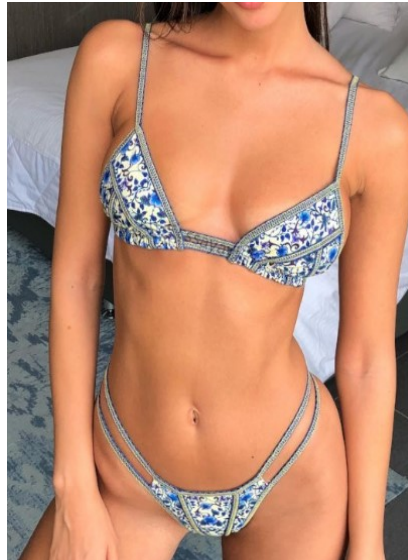

WE013

S M L
left to
right,1,2,3,4 $6.50