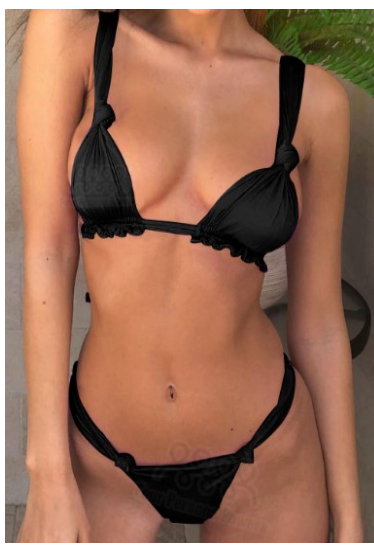

Model Num	PICS	SIZE	PRICE
-----------	------	------	-------

WE001

S M L  
one piece,bikini \$6.80

S M L  
left to  
right,1,2,3,4,5 \$6.80

WE002

WE003

S M L \$8.30

S M L XL  
 left to right,  
 1,2,3,4,5,6      \$8.30