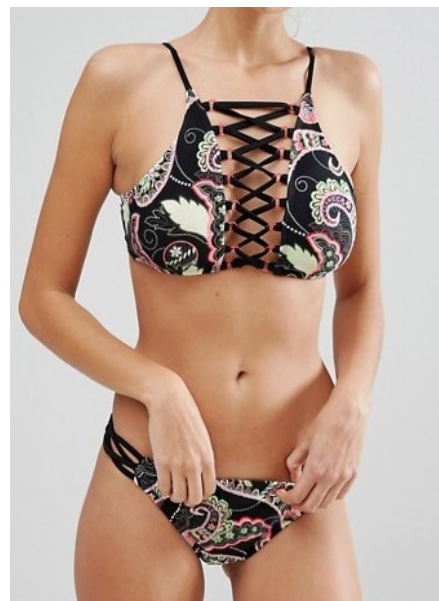

WE167

城市蓝汐泳装

S M L XL
left to
right,1,2,3,4

$6.80