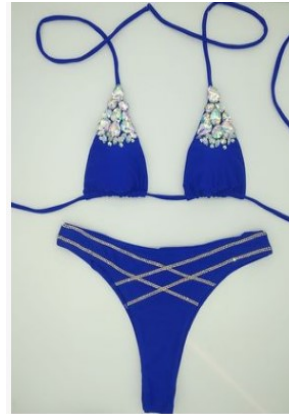

WE173

S M L  
left to right,1,2,3 \$6.80

WE174

S M L  
leopard,white,black \$6.90

WE175

S M L  
black, green  
orange, wine red \$6.80

WE176

S M L XL  
left to right, 1, 2, 3 \$7.00

WE177

S M L  
black,red,white,  
print \$6.70

WE178

S M L XL  
left to right,1,2,3 \$6.80

WE179

S M L  
black,blue \$12.50

WE180

S M L  
black,blue \$11.00

WE181

S M L  
left to  
right,1,2,3,4 \$11.50

WE182

S M L  
left to  
right,1,2,3,4     \$12.00

WE183

S M L  
left to  
right,1,2,3,4 \$9.80

WE184

S M L \$16.00

WE185

S M L XL  
black,red

\$6.80

WE186

S M L  
left to  
right,1,2,3,4

\$6.70

WE187

S M L  
gree,white,black,  
wine red