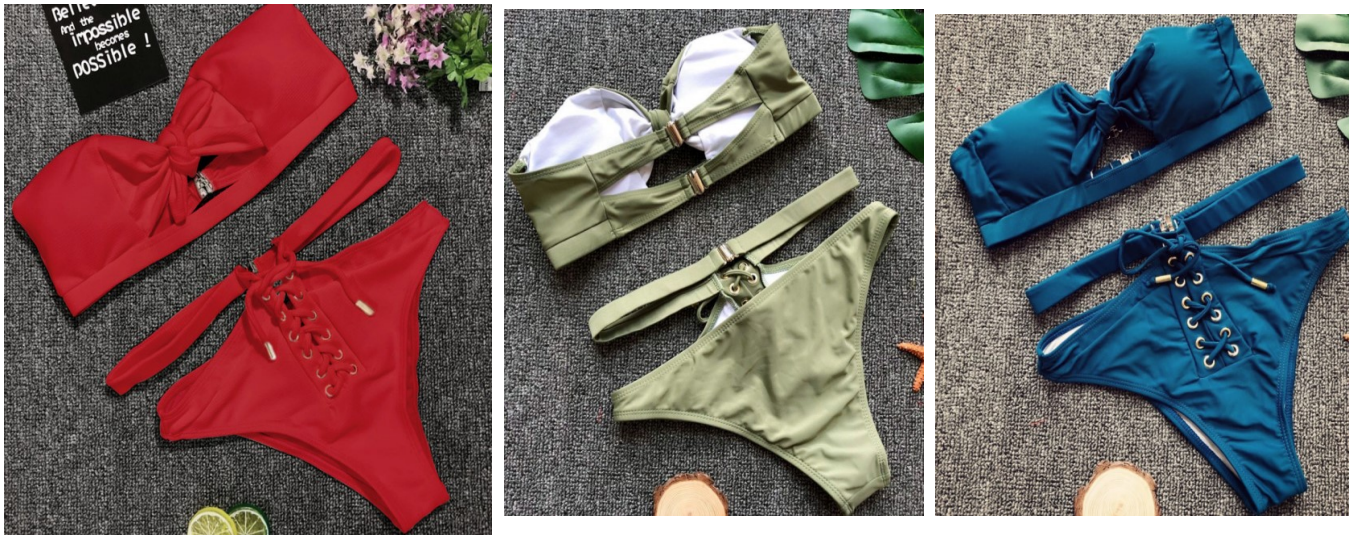

S M L
left to
right,1,2,3,4 $6.80

WE005