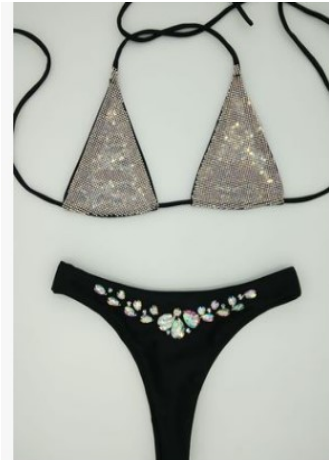

WE173

S M L  
left to right,1,2,3 \$6.80

WE174

S M L  
leopard,white,black \$6.90

WE175

S M L  
black, green  
orange, wine red \$6.80

WE176

S M L XL  
left to right, 1, 2, 3 \$7.00

WE177

S M L  
black,red,white,  
print \$6.70

WE178

S M L XL  
left to right,1,2,3 \$6.80

WE179

S M L  
black,blue \$12.50

WE180

S M L  
black,blue \$11.00