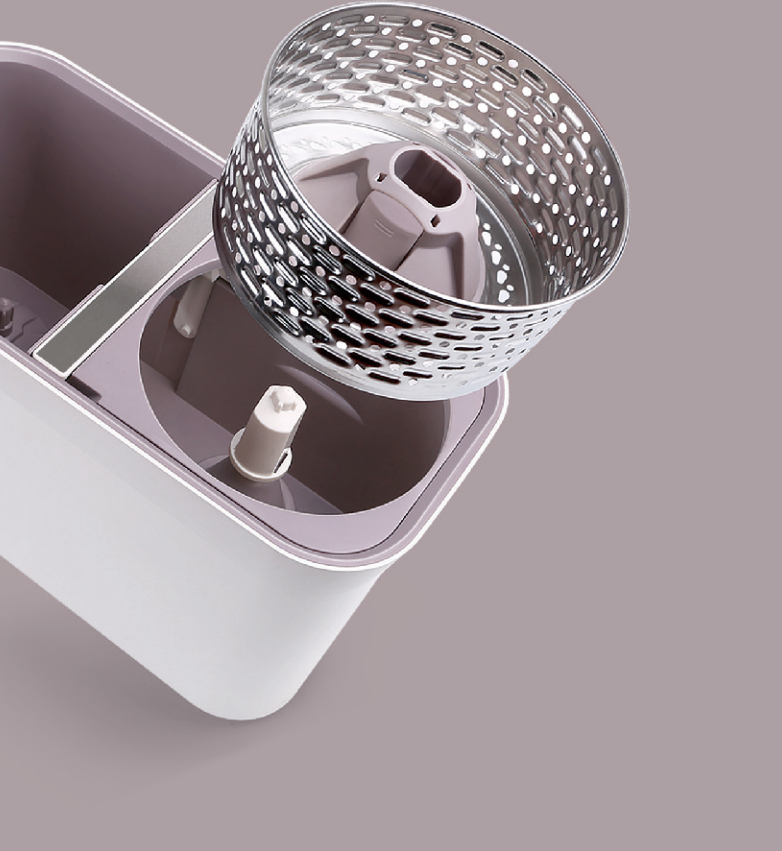

TOPOTO 拓朴

武义拓朴塑业有限公司
WUYI TOP PLASTICS INDUSTRY CO.,LTD
地址: 浙江金华武义县后宅工业园区高第11号
Add: Fenghuang Mountain Industry Zone, Wuyi, Zhejiang, China
Http: www.topoto.com.cn

TOPOTO 拓朴

TOPOTO 拓朴

SPIN MOP LEADER MANUFACTURER

With strict quality control system, advanced & superb production technology, we dedicated to provide you qualified products and good after-service.

Our yearly output is around 3 million of SPIN MOP both on domestic market and exported to abroad, now we have been NO.1 spin mop supplier in the domestic market and the leader manufacturer in this industry.

TOPOTO has been awarded ISO9001-2015 Quality management system certificate, BSCI and business social compliance initiative, also with international patents, such as in Japan/Korea/Germany/USA.

We will keep going forward with your constantly encouragement, develop the best quality spin mop to be our common career, it would gradual be one part of our lives.