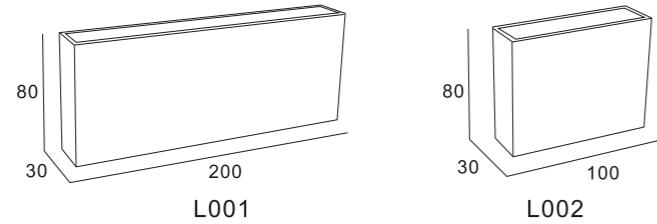

47

48

49

50

All Weather PE Wicker BM / VIRO / 3REHAU

Waterproof Fabric