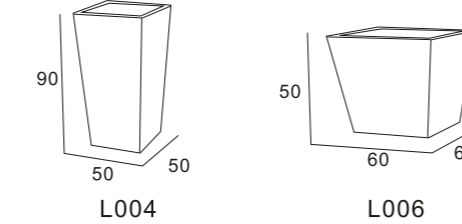

47

48

49

50

All Weather PE Wicker BM / VIRO / 3REHAU

Waterproof Fabric