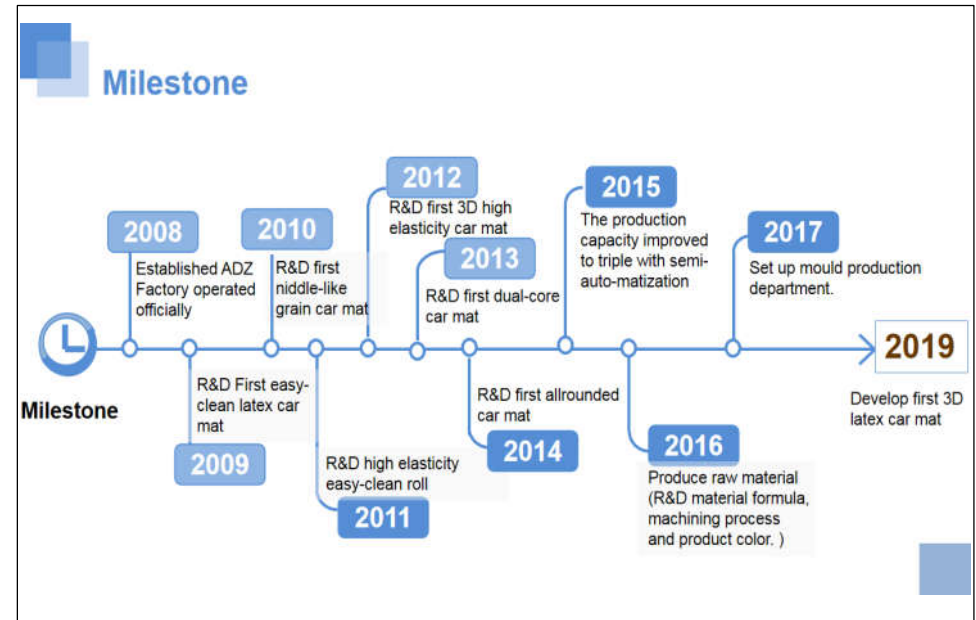

Xiamen Aidezhou Automobile Co., Ltd

Left Hand Drive
car mats list

Website

Wechat

Xiamen Aidezhou Automobile Co., Ltd

Xiamen Aidezhou Automobile Co., Ltd. is specializes in manufacturing car mat since 2006 in China.

1. Experienced R&D team.
2. Attained REACH SVHC certification.
3. Export to more than 30 countries.
4. Developed over 500 car mat moulds.
5. Fast delivery base on complete set of automatic production lines (raw material, mould, car mats) and up-to-date technology.