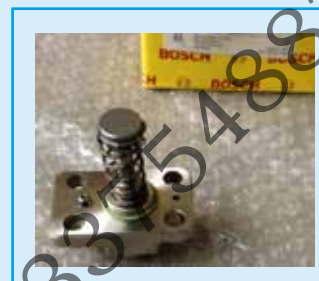

No,542(2) CP1 Plunger F 01M 100869