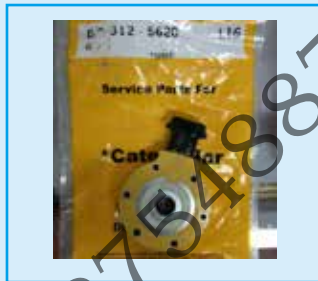

No,552(6) DENSO Feed Pump Cover 294184-5010

NO.552 (7) Denso Feed Pump Cover 294184-0140

NO.552 (8) Denso Feed Pump Cover 294183-0170

No,553 Transmission

No,554(1) CAT C7/ C9 Solenoid Valve

No,554(2) CAT 320D Pump DP 312-5620 Solenoid