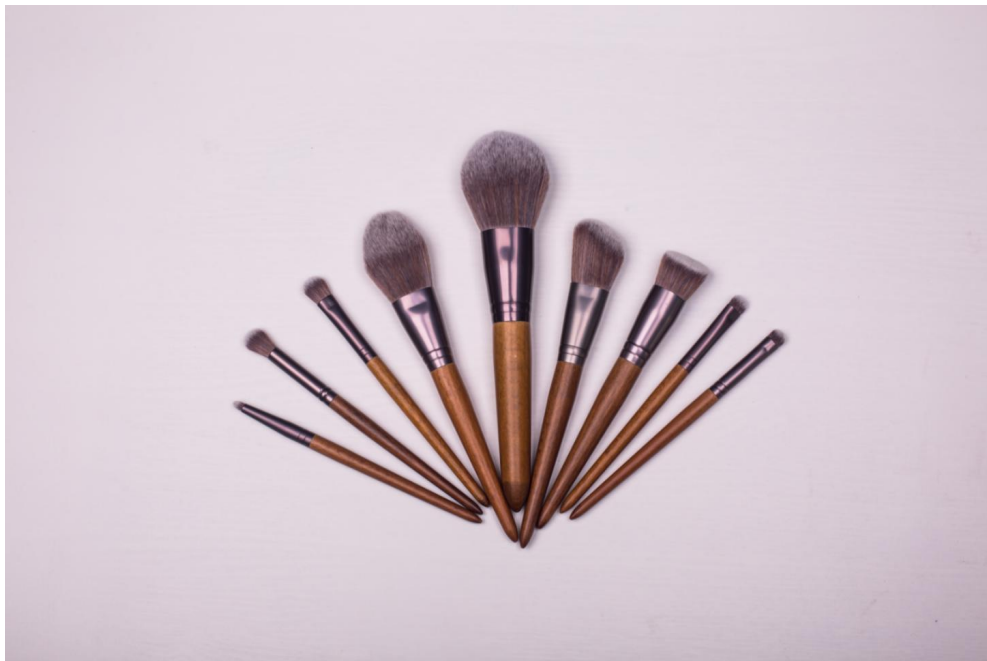

the big one price $1.3   the small price $1.15   MOQ 50pcs each