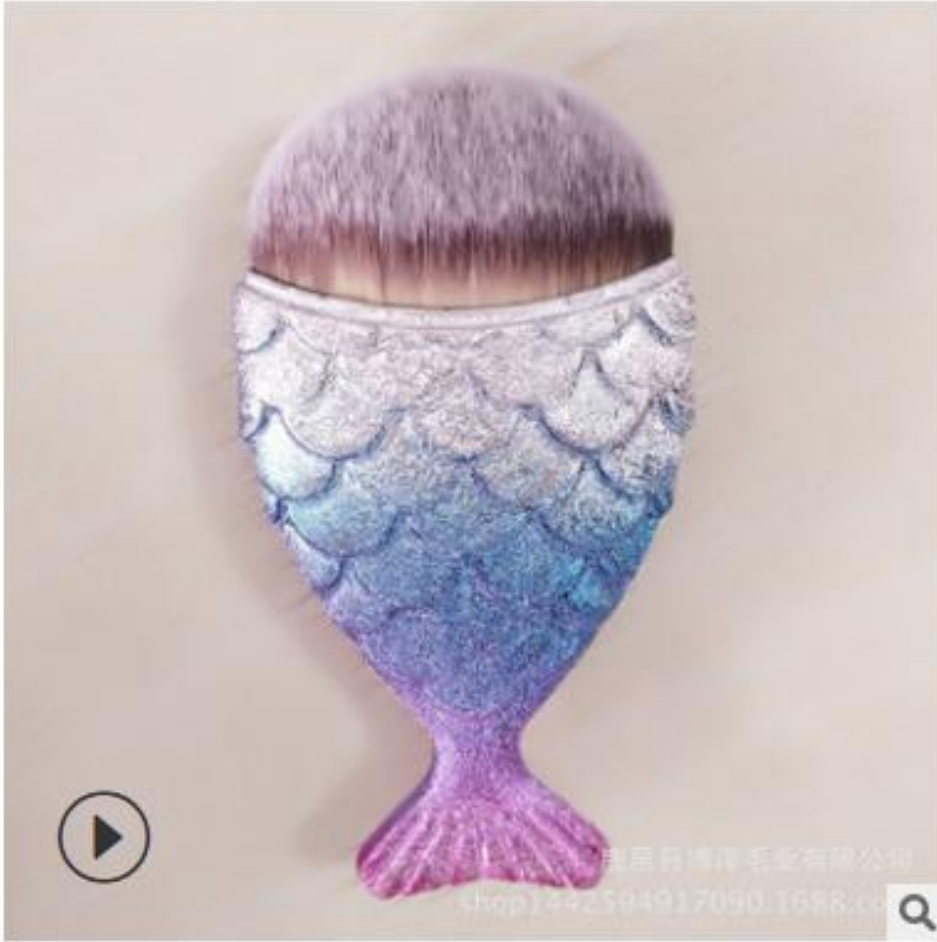

Price $1   MOQ 500pcs