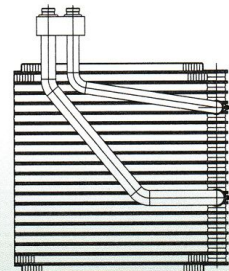

CAR MODEL: KIA RIO LHD
STEER: LHD
YEAR: 2001-2005
SIZE: 60x235x225

YX31615