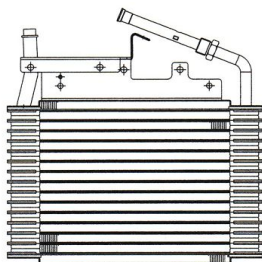

CAR MODEL: CHEVROLET
STEER: LHD
YEAR:
SIZE: 105x3055x205

YX30501