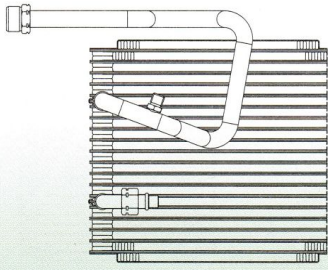

CAR MODEL: Isuzu ELF R134a RHD
STEER: RHD
YEAR:
SIZE: 60x235x214

YX31407