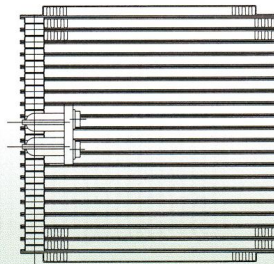

CAR MODEL: MITSUBISHI MONTERO
STEER: LHD
YEAR: 94-00
SIZE: 85x235x228

YX32008