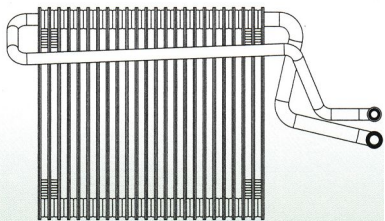

CAR MODEL: MERCEDES ACTROS
STEER:
YEAR:
SIZE: 45x250x303

YX31904