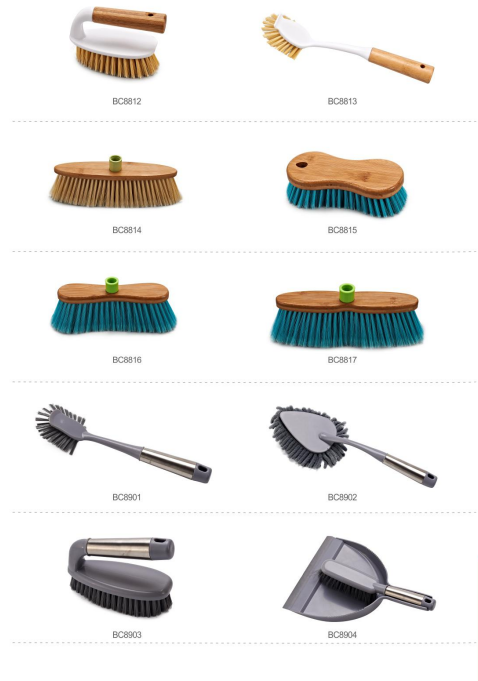

LINHAI BILLY
COMMODITY CO.,LTD.
 www.zbbilly.com

▶ BAMBOO SERIES 01-02	▶ POT/DISH BRUSH 03-09	▶ BOTTLE BRUSH 10-11	▶ NAIL BRUSH 12	▶ CORNER BRUSH 12	▶ SCRUB BRUSH 13-16	▶ TOILET BRUSH 17-20	▶ PULLER 21	▶ BATH BRUSH 22	▶ AUTO BRUSH 23	▶ WINDOW SQUEEGEE 24-25	▶ FLOOR SQUEEGEE 26	▶ DUSTPAN & BRUSH 27-28	▶ LONG HANDLE DUSTPAN SET 29-31	▶ BROOM 35-42	▶ WATER PRINTING SERIES 43-46	▶ PACKAGING SET 56	▶ CLOTHES PEG 59	▶ CLOTHES PEIGLINE 60	▶ WATER PRINTING SERIES 61-62	▶ ORANGE/GREY SERIES 63	▶ TRANSPARENT SERIES 64
▶ DUSTER 31-34	▶ MOP 47-55	▶ BUCKET 56	▶ GLOVES & SLIPPERS 57																		

◀ CONTENT

3 BAMBOO SERIES

8 BAMBOO SERIES

3 POT-DISH BRUSH

9 POT-DISH BRUSH

9 POT/DISH BRUSH

10 BOTTLE BRUSH

11 BOTTLE BRUSH