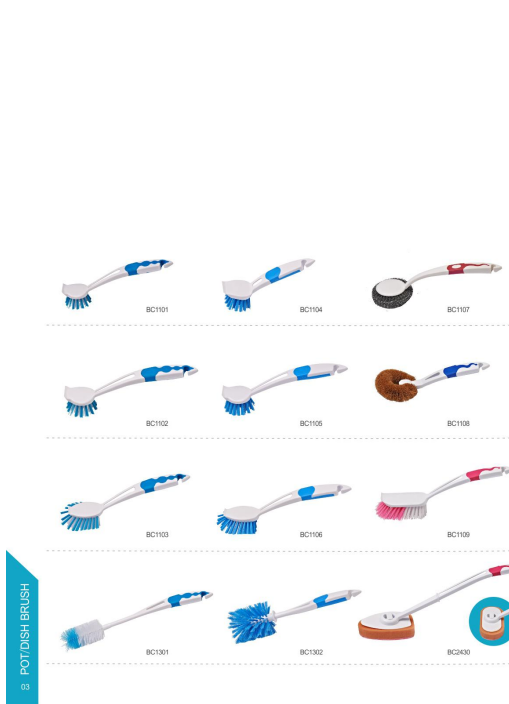

3 POT-DISH BRUSH