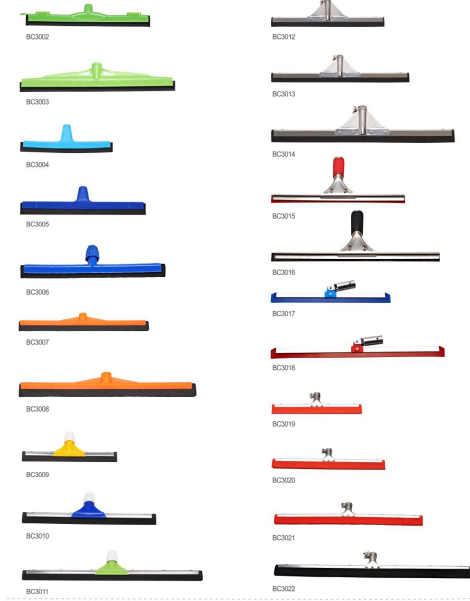

BC2801

BC2802

BC2803

BC2806

BC2807

BC2808

BC2804

BC2805

BC2809

BC2810

BC2811

BC2812

BC2813

WINDOW SQUEEGEE

24

27 WINDOW SQUEEGEE