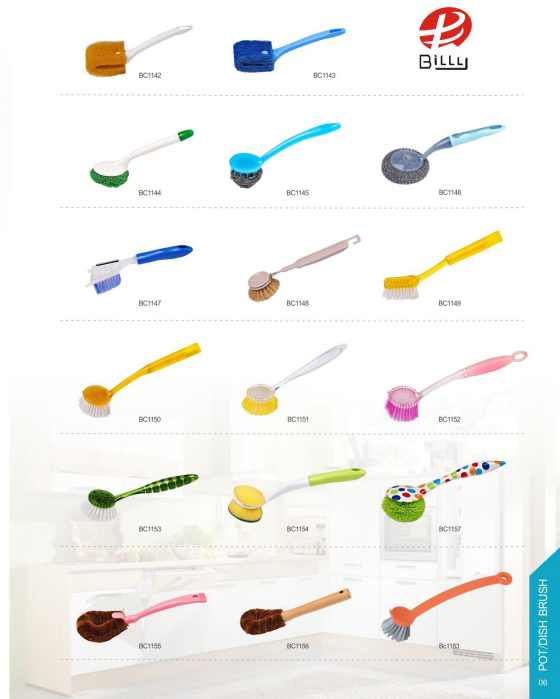

◀ CONTENT

3 BAMBOO SERIES

8 BAMBOO SERIES

3 POT-DISH BRUSH

9 POT-DISH BRUSH

9 POT/DISH BRUSH

10 BOTTLE BRUSH

11 BOTTLE BRUSH

12 NAIL BRUSH

13 CORNER BRUSH

BC2101

BC2102

BC2103

BC2116

BC2117

BC2118