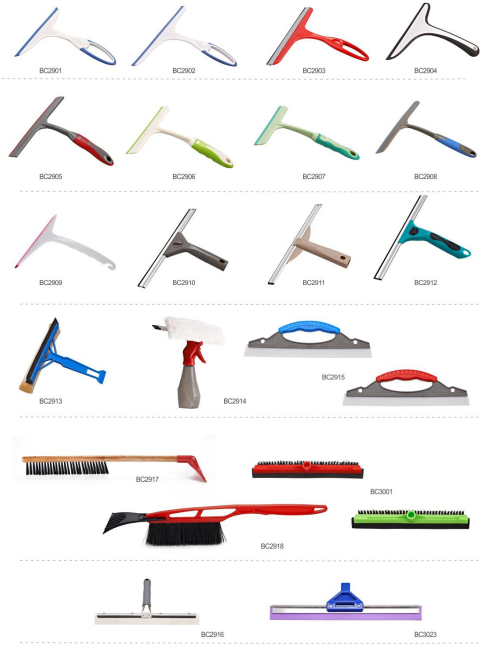

BC2801

BC2802

BC2803

BC2806

BC2807

BC2808

BC2804

BC2805

BC2809

BC2810

BC2811

BC2812

BC2813

WINDOW SQUEEGEE

24

27 WINDOW SQUEEGEE

28 FLOOR SQUEEGEE

29 DUSTPAN & BRUSH

30 DUSTPAN & BRUSH

3 LONG HANDLE DUSTPAN SET

3 LONG HANDLE DUSTPAN SET

DUSTER

DUSTER

DUSTER 33