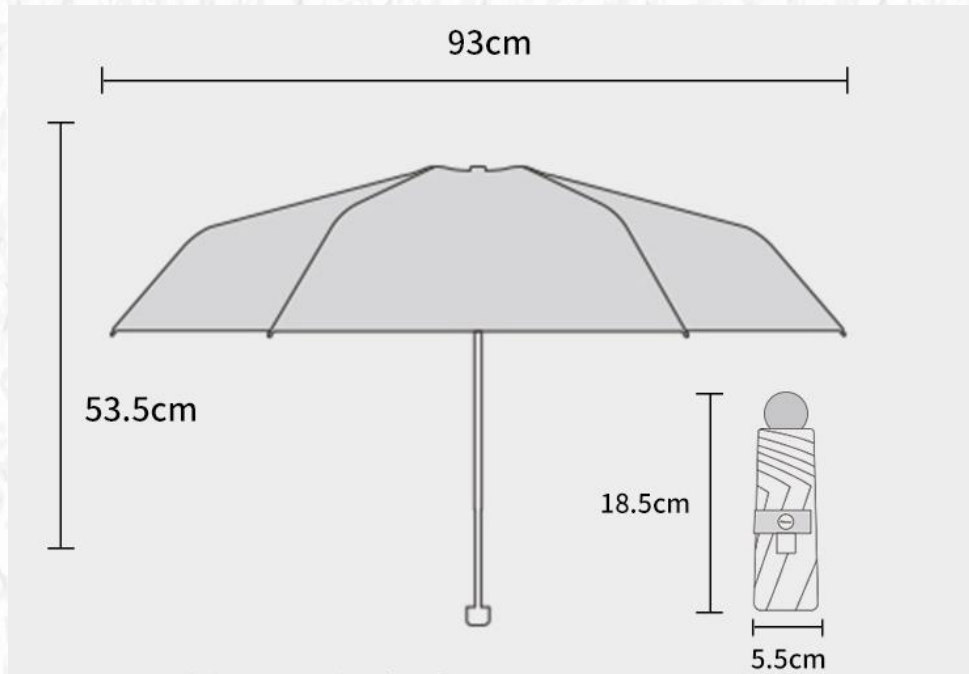

Jilin Zhengfeng Trading Co., Ltd.

vicky: +8615143161905

NO.1-Candy color mini umbrella

color you can choose :

packing way

QUANTITY	PRICE
≧ 3PCS	\$6
≧ 10PCS	\$5..5
≧ 50PCS	\$5

NO.2--Candy color mini umbrella

color

packing way

QUANTITY	PRICE
≧ 3PCS	\$3.5
≧ 10PCS	\$3.3
≧ 50PCS	\$3.25

NO.3--Candy color mini umbrella

COLOR CAN CHOOSE

QUANTITY	PRICE
≧ 3PCS	\$5.2
≧ 10PCS	\$5
≧ 50PCS	\$4.4

THANKS