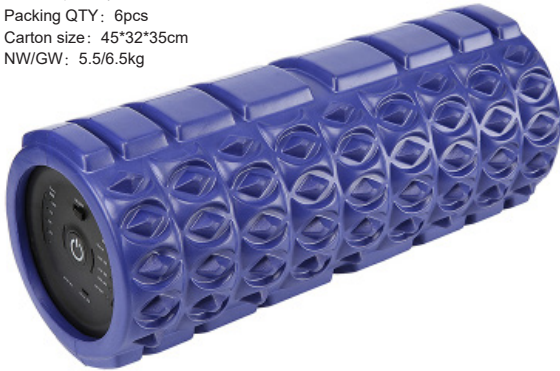

TOP20096419

Vibrating EVA Foam roller

Size: 33x14cm
Material: EVA/ABS
Packing QTY: 6pcs
Carton size: 45*32*35cm
NW/GW: 5.5/6.5kg