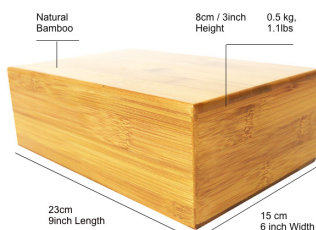

NW/GW: 6/7.2kg

TOP18064344

Full Print Cork Yoga Block

Size: 3/4*6*9inch

Material: Pu Cork

Packging QTY: 20pcs

Carton Size: 48*33*40CM(3*6*9inch)

NW/GW: 14/15kg

TOP1710185

Cork Yoga Block

Size: 3/4*6*9inch

Material: Cork

Packging QTY: 16pcs

Carton Size: 62.5*48*18cm(3*6*9inch)

NW/GW: 13/15kg

TOP17112951

Bamboo Yoga Block

Size: 85*5*10.2cm

Material: Wood

Packging QTY: 100pcs

Carton size: 41*30*32cm

NW/GW: 13.8/14.5kg

TOP20116510

Tie Dye POE Yoga Block

Size: 3/4*6*9inch

Material: POE

Packging QTY: 100pcs

Carton Size: 77*47*77cm(3*6*9inch)

NW/GW: 21/22kg

TOPKO FOAM ROLLER

TOP1512002
Tie Dye EVA Hollow Foam roller
 Size: 33x14cm
 Material: EVA+ABS
 Packing QTY: 10pcs
 Carton size: 72x29x35cm
 NW/GW: 9/10kg