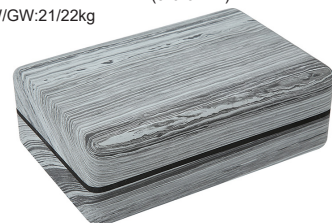

TOP20116510

Tie Dye POE Yoga Block

Size: 3/4*6*9inch

Material: POE

Packging QTY: 100pcs

Carton Size: 77*47*77cm(3*6*9inch)

NW/GW: 21/22kg