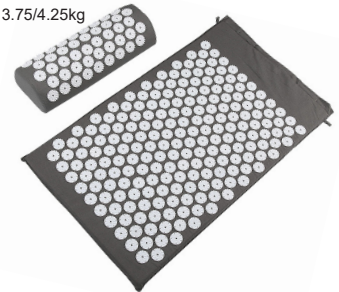

TOP20036070

Cotton Acupressure mat & pillow set

Mat Size: 68*42*2cm

Pillow size: 38*15*10cm"

Material: Cotton+ABS+Sponge Filling

Packing QTY: 10 sets

Carton size: 92*41*42cm

NW/GW: 3.75/4.25kg