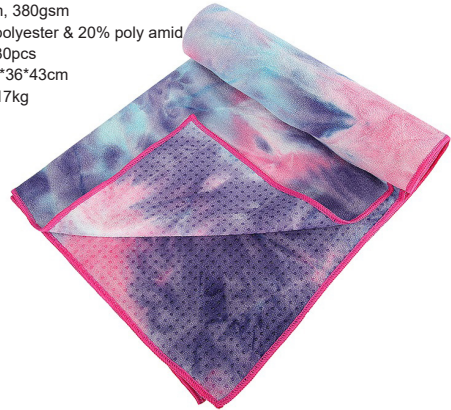

TOP19065241

Full printing microfiber yoga towel (no silicon dot)

Size: 183*61cm, 380gsm
 Material: 80% polyester & 20% poly amid
 Packing QTY: 30pcs
 Carton size: 46*36*43cm
 NW/GW: 13/14.5kg

TOP20036068

Single color microfiber yoga towel (no silicon dot)

Size: 183*61cm, 380gsm
 Material: 80% polyester & 20% poly amid
 Packing QTY: 30pcs
 Carton size: 46*36*43cm
 NW/GW: 13/14.5kg

TOP20076286

Tie-dyed microfiber yoga towel (with silicon dot)

Size: 183*61cm, 380gsm
 Material: 80% polyester & 20% poly amid
 Packing QTY: 30pcs
 Carton size: 43*36*43cm
 NW/GW: 15.5/17kg

TOP20076286

Solid Color Microfiber Yoga Towel with Silicon Dot

Size: 183*61cm, 380gsm
 Material: 80% polyester & 20% poly amid
 Packing QTY: 30pcs
 Carton size: 43*36*43cm
 NW/GW: 15.5/17kg