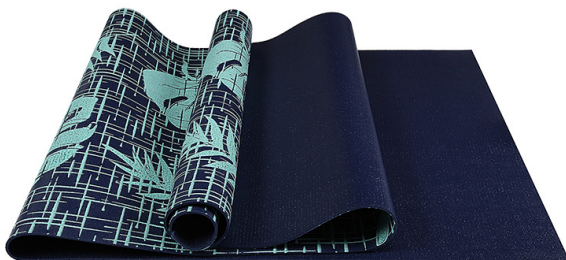

TOP19125837

PVC full printing Yoga Mat

Size:173/183*61*0.3/0.4/0.5/0.6/0.7/0.8cm

Material:PVC

Packging QTY:12pcs

Carton Size:53.5*22*63CM(173*61*0.4cm)

NW/GW:15/16kg