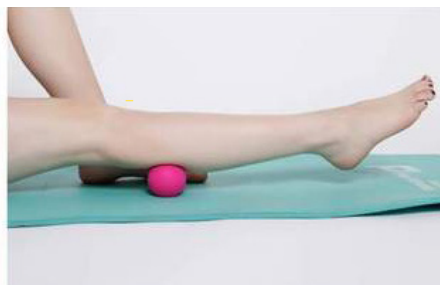

Carton size: 59*36*30cm

NW/GW: 11/12kg

TOP19045120

Cork Peanut Massage Ball

Size: 15.5*7.5cm

Material: Cork

Packing QTY: 36pcs

Carton size: 48*32*42cm