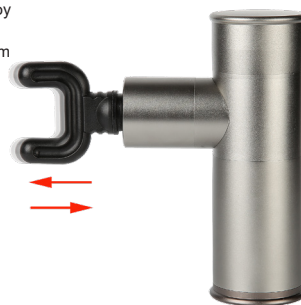

TOP19125849
Mini Massage gun
Size: 14*10*5cm
Material: Aluminium alloy
Packing QTY: 12pcs
Carton size: 36*64*26cm
NW/GW: 9/11kg