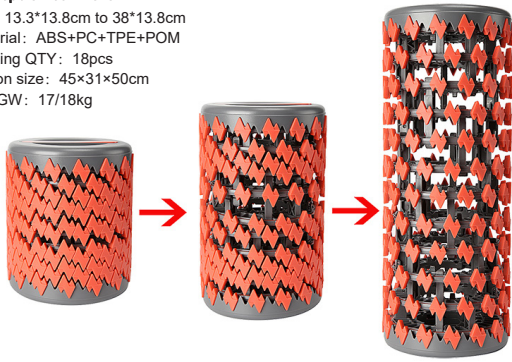

TOP20066172

Collapsible Foam roller

Size: 13.3*13.8cm to 38*13.8cm
Material: ABS+PC+TPE+POM
Packing QTY: 18pcs
Carton size: 45*31*50cm
NW/GW: 17/18kg