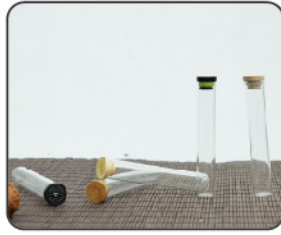

SY-J016-3

Glass tube with bamboo lid
and clear silicone

D18*H105   10ml

High borosilicate glass
+ Schuma wood