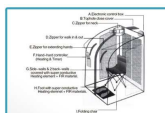

Optional Colors

Coffee

Blue

Frame steam sauna

Picture	Description	
	Model	FOB Wuhu Price(USD)
	BS-9004S	36usd with 1.8L steamer
	BS-9004E	38usd with 2.0L steamer
	BS-9004A	37usd with 1.5L steamer
	MOQ	200PCS
	Power	800W/1100W 、 900W、 1000W
	Dimension	86*73*103cm
	Rating Voltage	110/220V
	N.W/G.W	4.0/4.5KG
	Carton size	71*50*55cm
Loading Quantity(20FT/40HQ):	580/1300PCS	
Standard Configuration		
Sauna tent material	Water-proof Cotton	
Contains	Bathtub,PVC pipe,steamer,steam tube	
Note	If add hat,need add 0.5usd extra cost	

Optional Colors

Coffee

Pink

Portable infrared sauna

SMT-011 (Size:96*70*80cm)	USD86/PC
SMT-015 (Size:103*80*84cm)	USD89/PC
MOQ	50PCS
Power	900W
Rating Voltage	110/220V
N.W/G.W	11/12KG
Inside box size	106*12*70cm (SMT-011)/115*12*81cm(SMT-015)
Carton size	108*26*73cm(SMT-011)/118*26*83cm(SMT-015)
Loading Quantity(20FT/40HQ):	280/630PCS(SMT-011)/260/600PCS(SMT-015)
Standard Configuration	
Sauna tent material	Polished&choiced cloth
Contains	Bathtub,carbon panelPVC board,foldable chair,foot massage,control panel