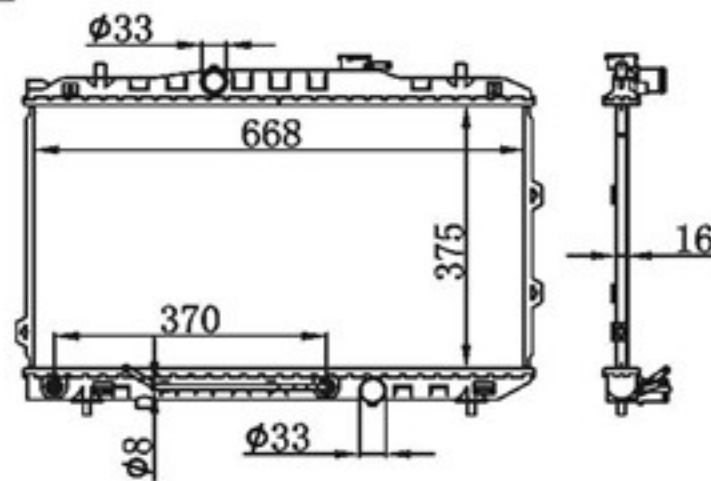

BY-41067

MODELS : CERATO AT P A : 16
CORE SIZE : 375×668 DPI :
TANK SIZE : 46.5/46.5×692 OEM :
CARTON: 780*125*580 NISSENS: