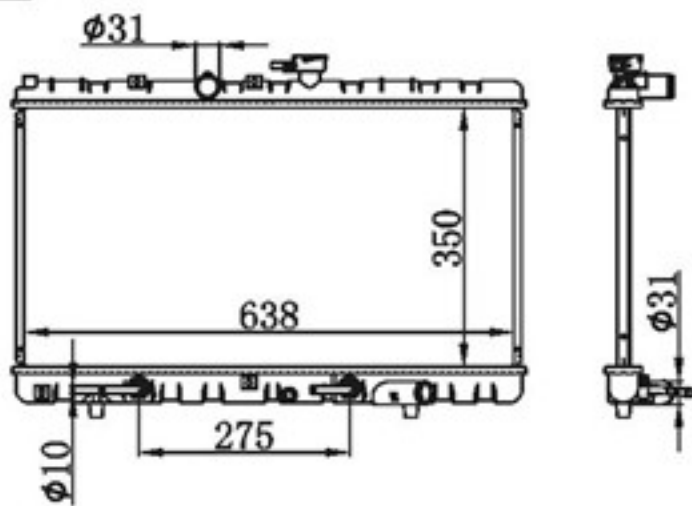

BY-41059

MODELS : RIO 1.6 MPV 01-03 AT P A : 16/26
CORE SIZE : 350×638 DPI :
TANK SIZE : 46/46×667 OEM : OK31H-15-200C
CARTON: 710*130*550 NISSENS: