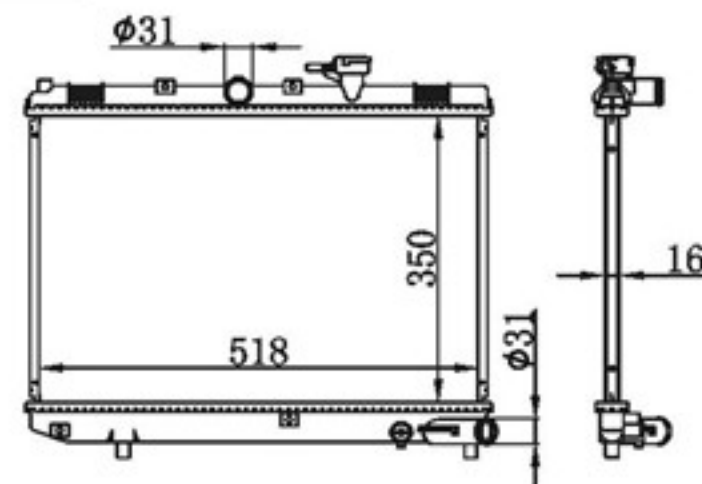

BY-41082

MODELS : RIO 1.3i/1.5i 99-02 MT P A : 16
CORE SIZE : 350×518 DPI :
TANK SIZE : 35.5/35.5×546 OEM : OK30C-15-200B
CARTON: NISSENS: