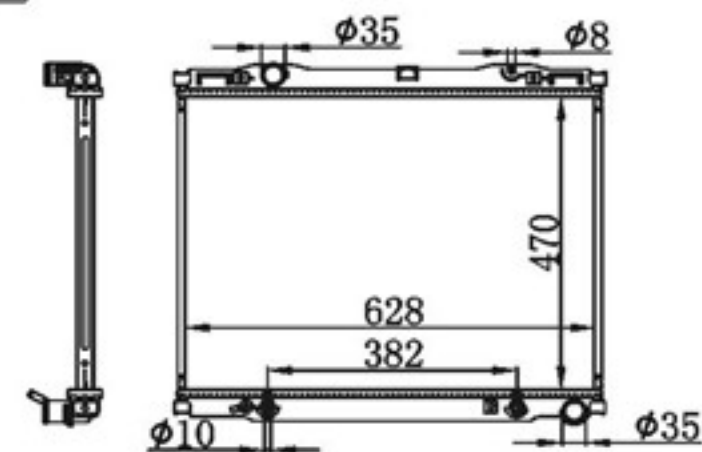

BY-41080

MODELS : SORENTO 2.5 DIESEL 02-06 AT P A : 16/26
CORE SIZE : 470×628 DPI :
TANK SIZE : 49.5/49.5×648.5 OEM : 25310-3E300
CARTON: NISSENS: