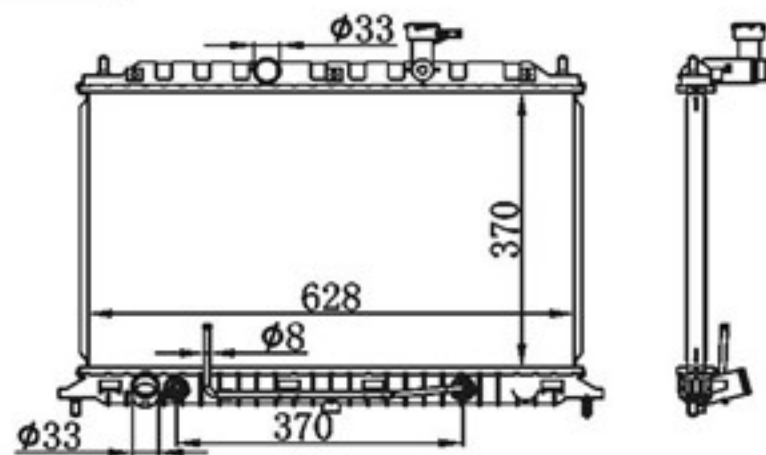

BY-41047

MODELS : R105 LX L4 1.6L 06-11 AT P A : 16/26
CORE SIZE : 370×628 DPI : 2820
TANK SIZE : 46/46×647 OEM : 25310-1G150
CARTON: 760*120*640 NISSENS: