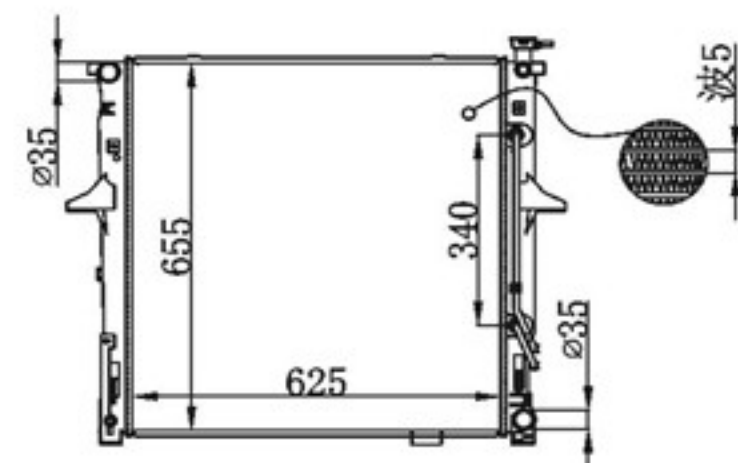

BY-41128

MODELS : BORREGO 15- AT
CORE SIZE : 625×655
TANK SIZE : 46.5/46.5×666
CARTON:

P A : 26-波5
DPI :
OEM :
NISSENS: