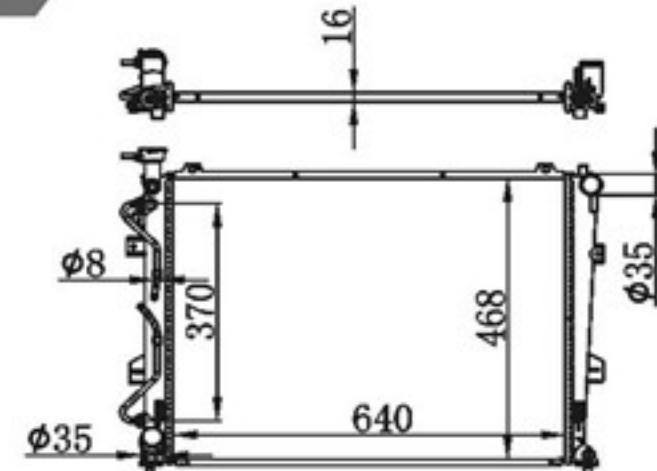

BY-41072

MODELS : CRESS/NAZA RANDO MPV 2.0CC 08- AT P A : 16
CORE SIZE : 640×468 DPI : 2961
TANK SIZE : 46.3/46.3×492.8 OEM : 25310-1D120
CARTON: NISSENS: