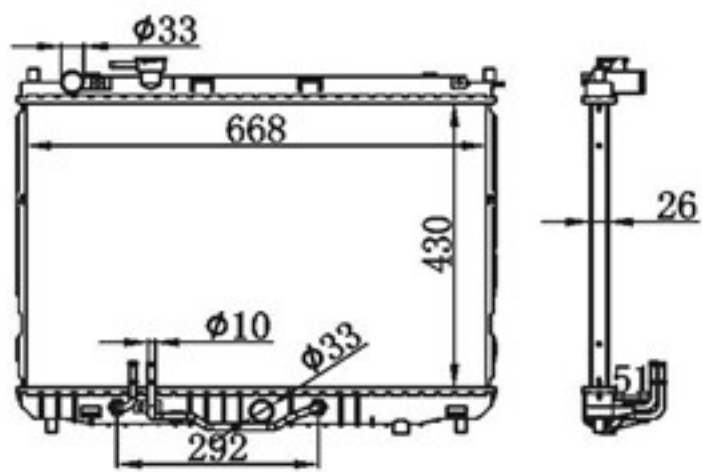

BY-41003

MODELS : CARENS/NAZA CITRA MPV2.0CC AT
CORE SIZE : 430×668
TANK SIZE : 46/46×692
CARTON: 730*130*630

P A : 26
DPI :
OEM :
NISSENS: