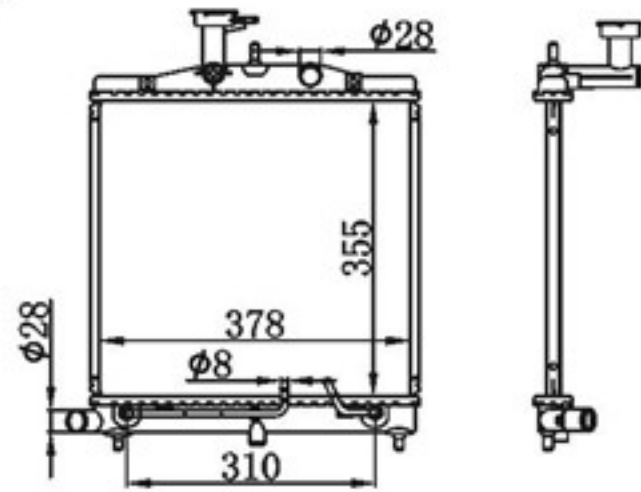

BY-41105

MODELS : PICANTO 10- AT
CORE SIZE : 355×378
TANK SIZE : 44/44×407
CARTON: 580*150*470

P A : 16/18/22/26
DPI :
OEM :
NISSENS: