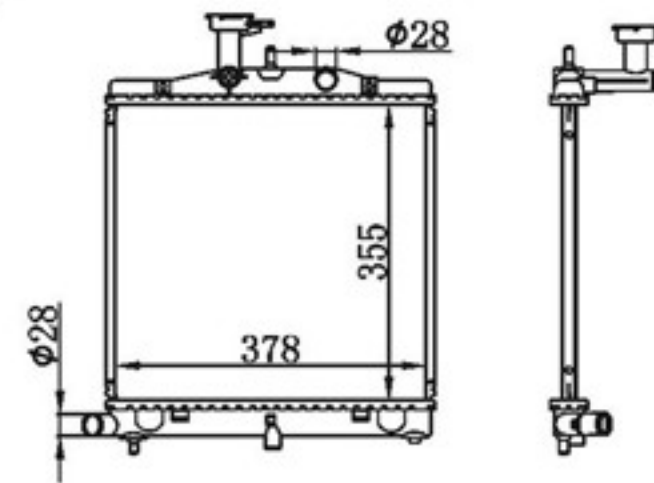

BY-41106

MODELS : PICANTO 10- MT
CORE SIZE : 355×378
TANK SIZE : 44/44×407
CARTON: 580*150*470

P A : 16/18/22/26
DPI :
OEM :
NISSENS: